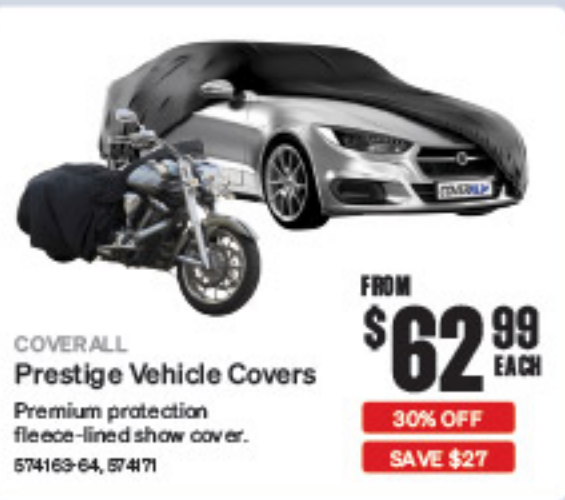

20% OFF

Discount off Rtg Retail Price 6490 45-50

CLUB PRICE

KÄRCHER CHEMICAL CLEANING RANGE

Range of cleaning chemicals from cleaning your car to cleaning your wood deck.

20% OFF

COVERALL Prestige Vehicle Covers