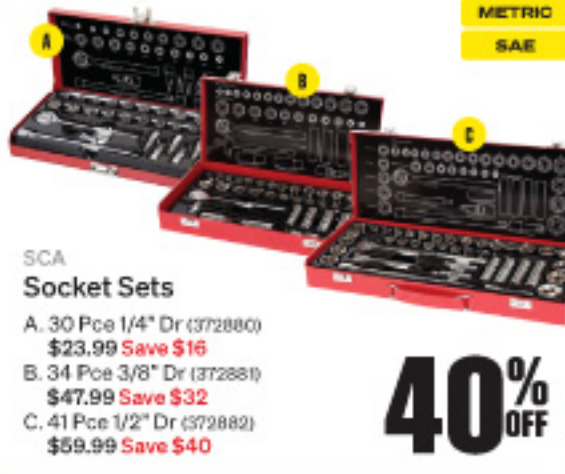

SCA
Socket Sets

A. 30 Pce 1/4" Dr (372880) $23.99 Save $16
B. 34 Pce 3/8" Dr (372881) $47.99 Save $32
C. 41 Pce 1/2" Dr (372882) $59.99 Save $40

40% OFF

METRIC

SAE