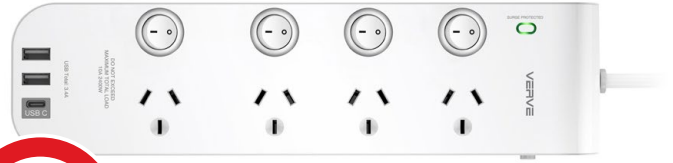

$34⁹⁹
ea

Accessories not included

$16⁹⁹
ea

Verve Universal Cup Holder
Holds two drinks, fits most cups and water bottles with expandable upper holder. 360° rotating base.

$29⁹⁹
ea

$19⁹⁹
ea

$9⁹⁹
ea

Next Coles Best Buys catalogue:
Friday 1st September.

coles
BestBuys

**ONLINE
EXCLUSIVES**

Want even more Coles Best Buys?

Shop 1000s more products, exclusively available online with free delivery!

Shop now

**WHILE
STOCKS
LAST!**