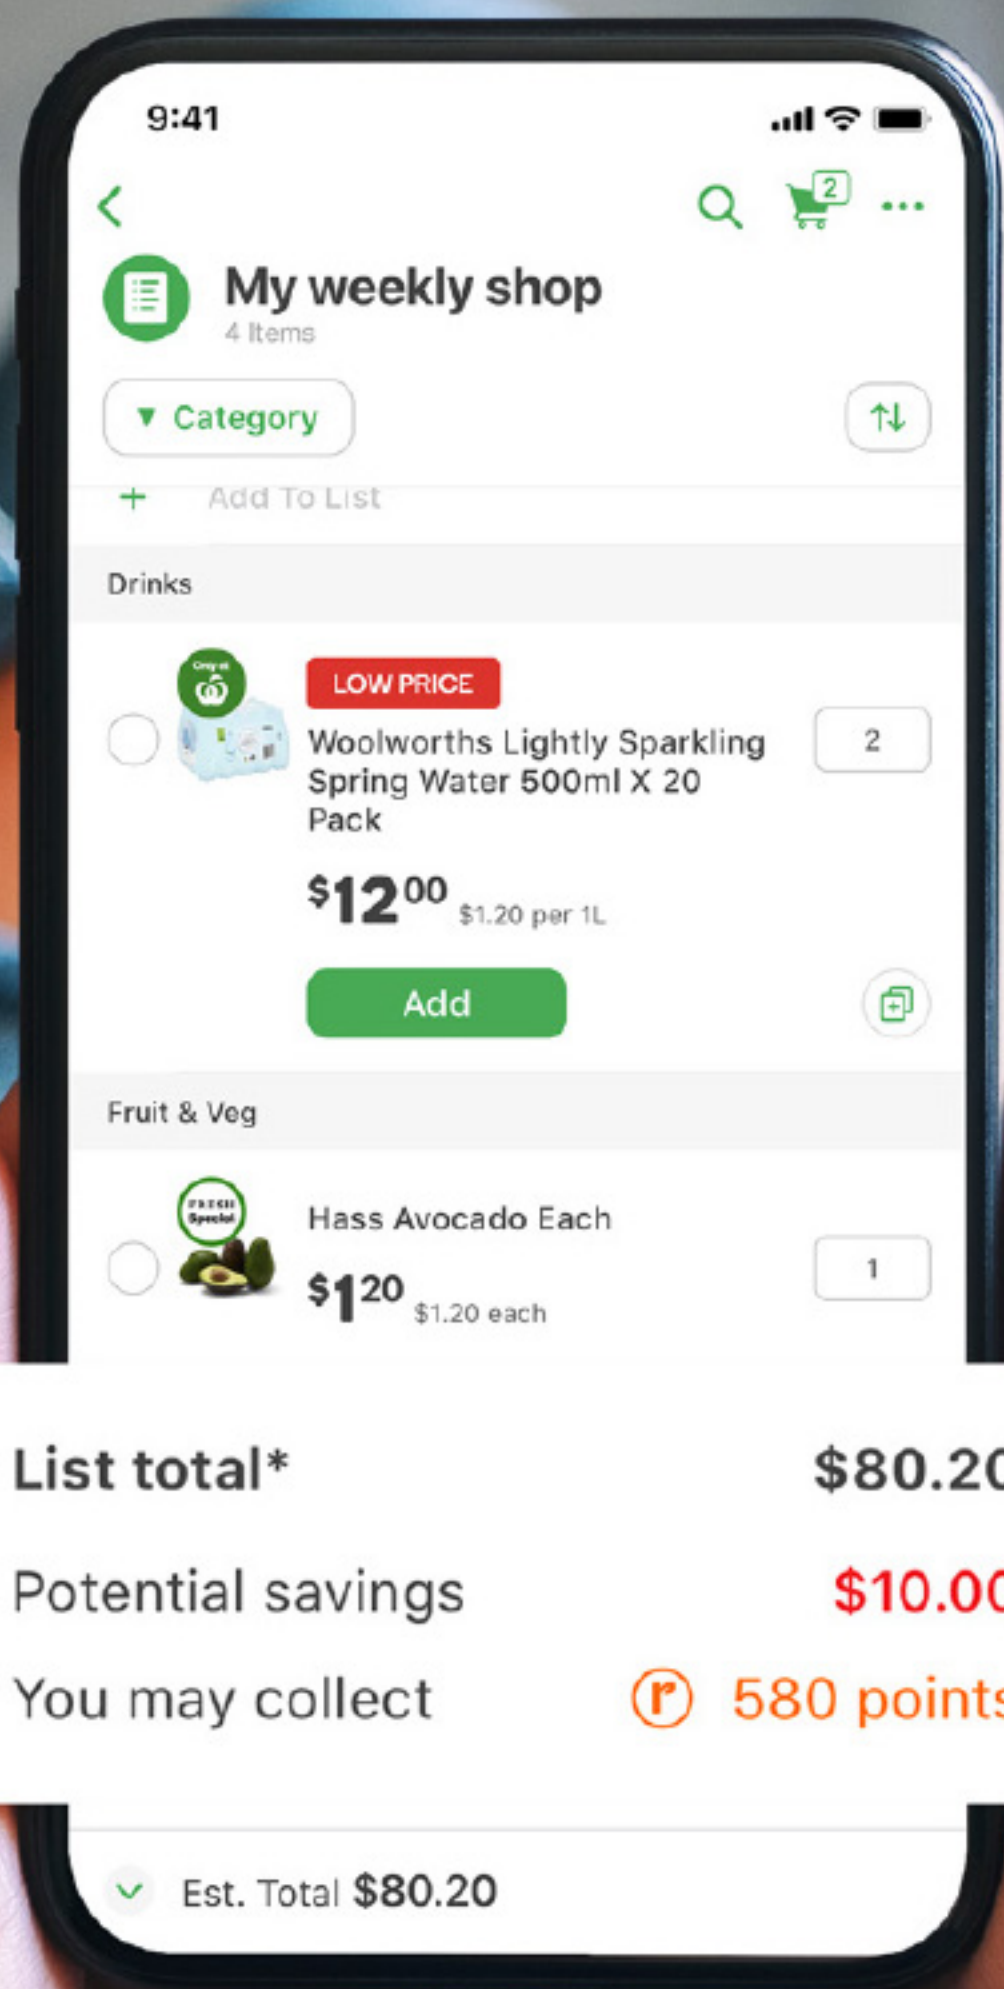

Check your total spend before you shop with Lists

Pre-plan by checking your total spend, savings and Everyday Rewards points before you shop with Lists in-app so you can stay on top of your budget.

[Try Lists >](#)

*Pricing and products shown are for illustrative purposes only.

App : Online : In store