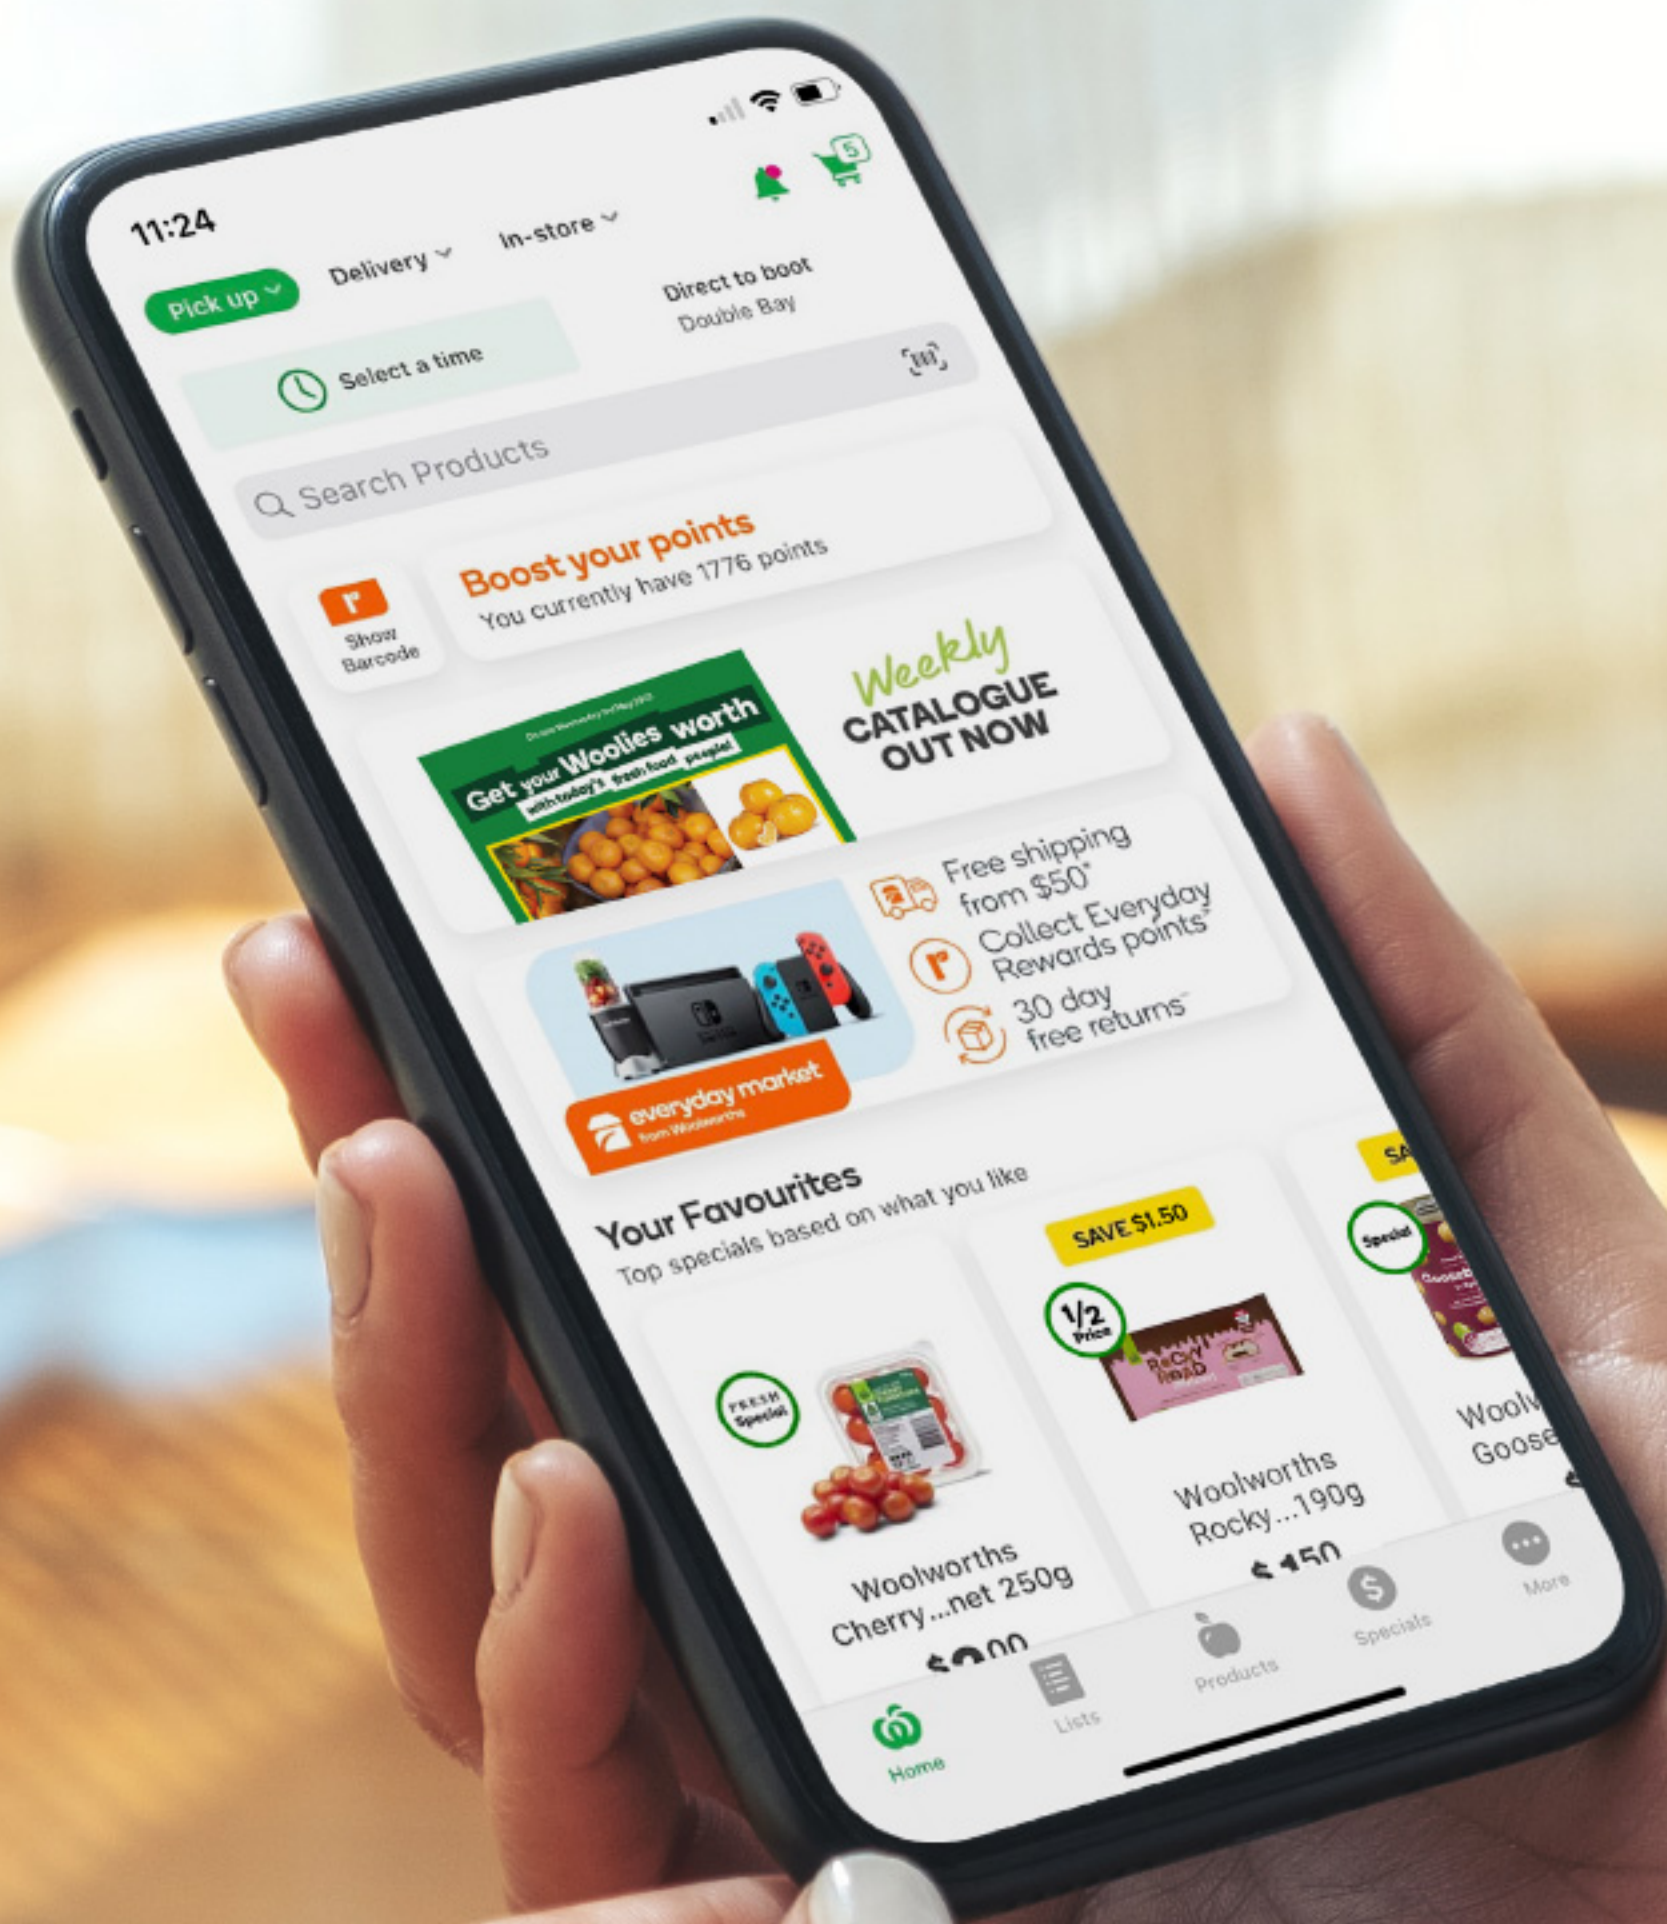

Top 5 ways to save with the app

1. Shop weekly specials just for you

2. Check your estimated total with Lists

3. Get inspired with budget-friendly recipes

4. Boost, shop & get rewarded

5. Select Direct to boot service, it's easy and free!*