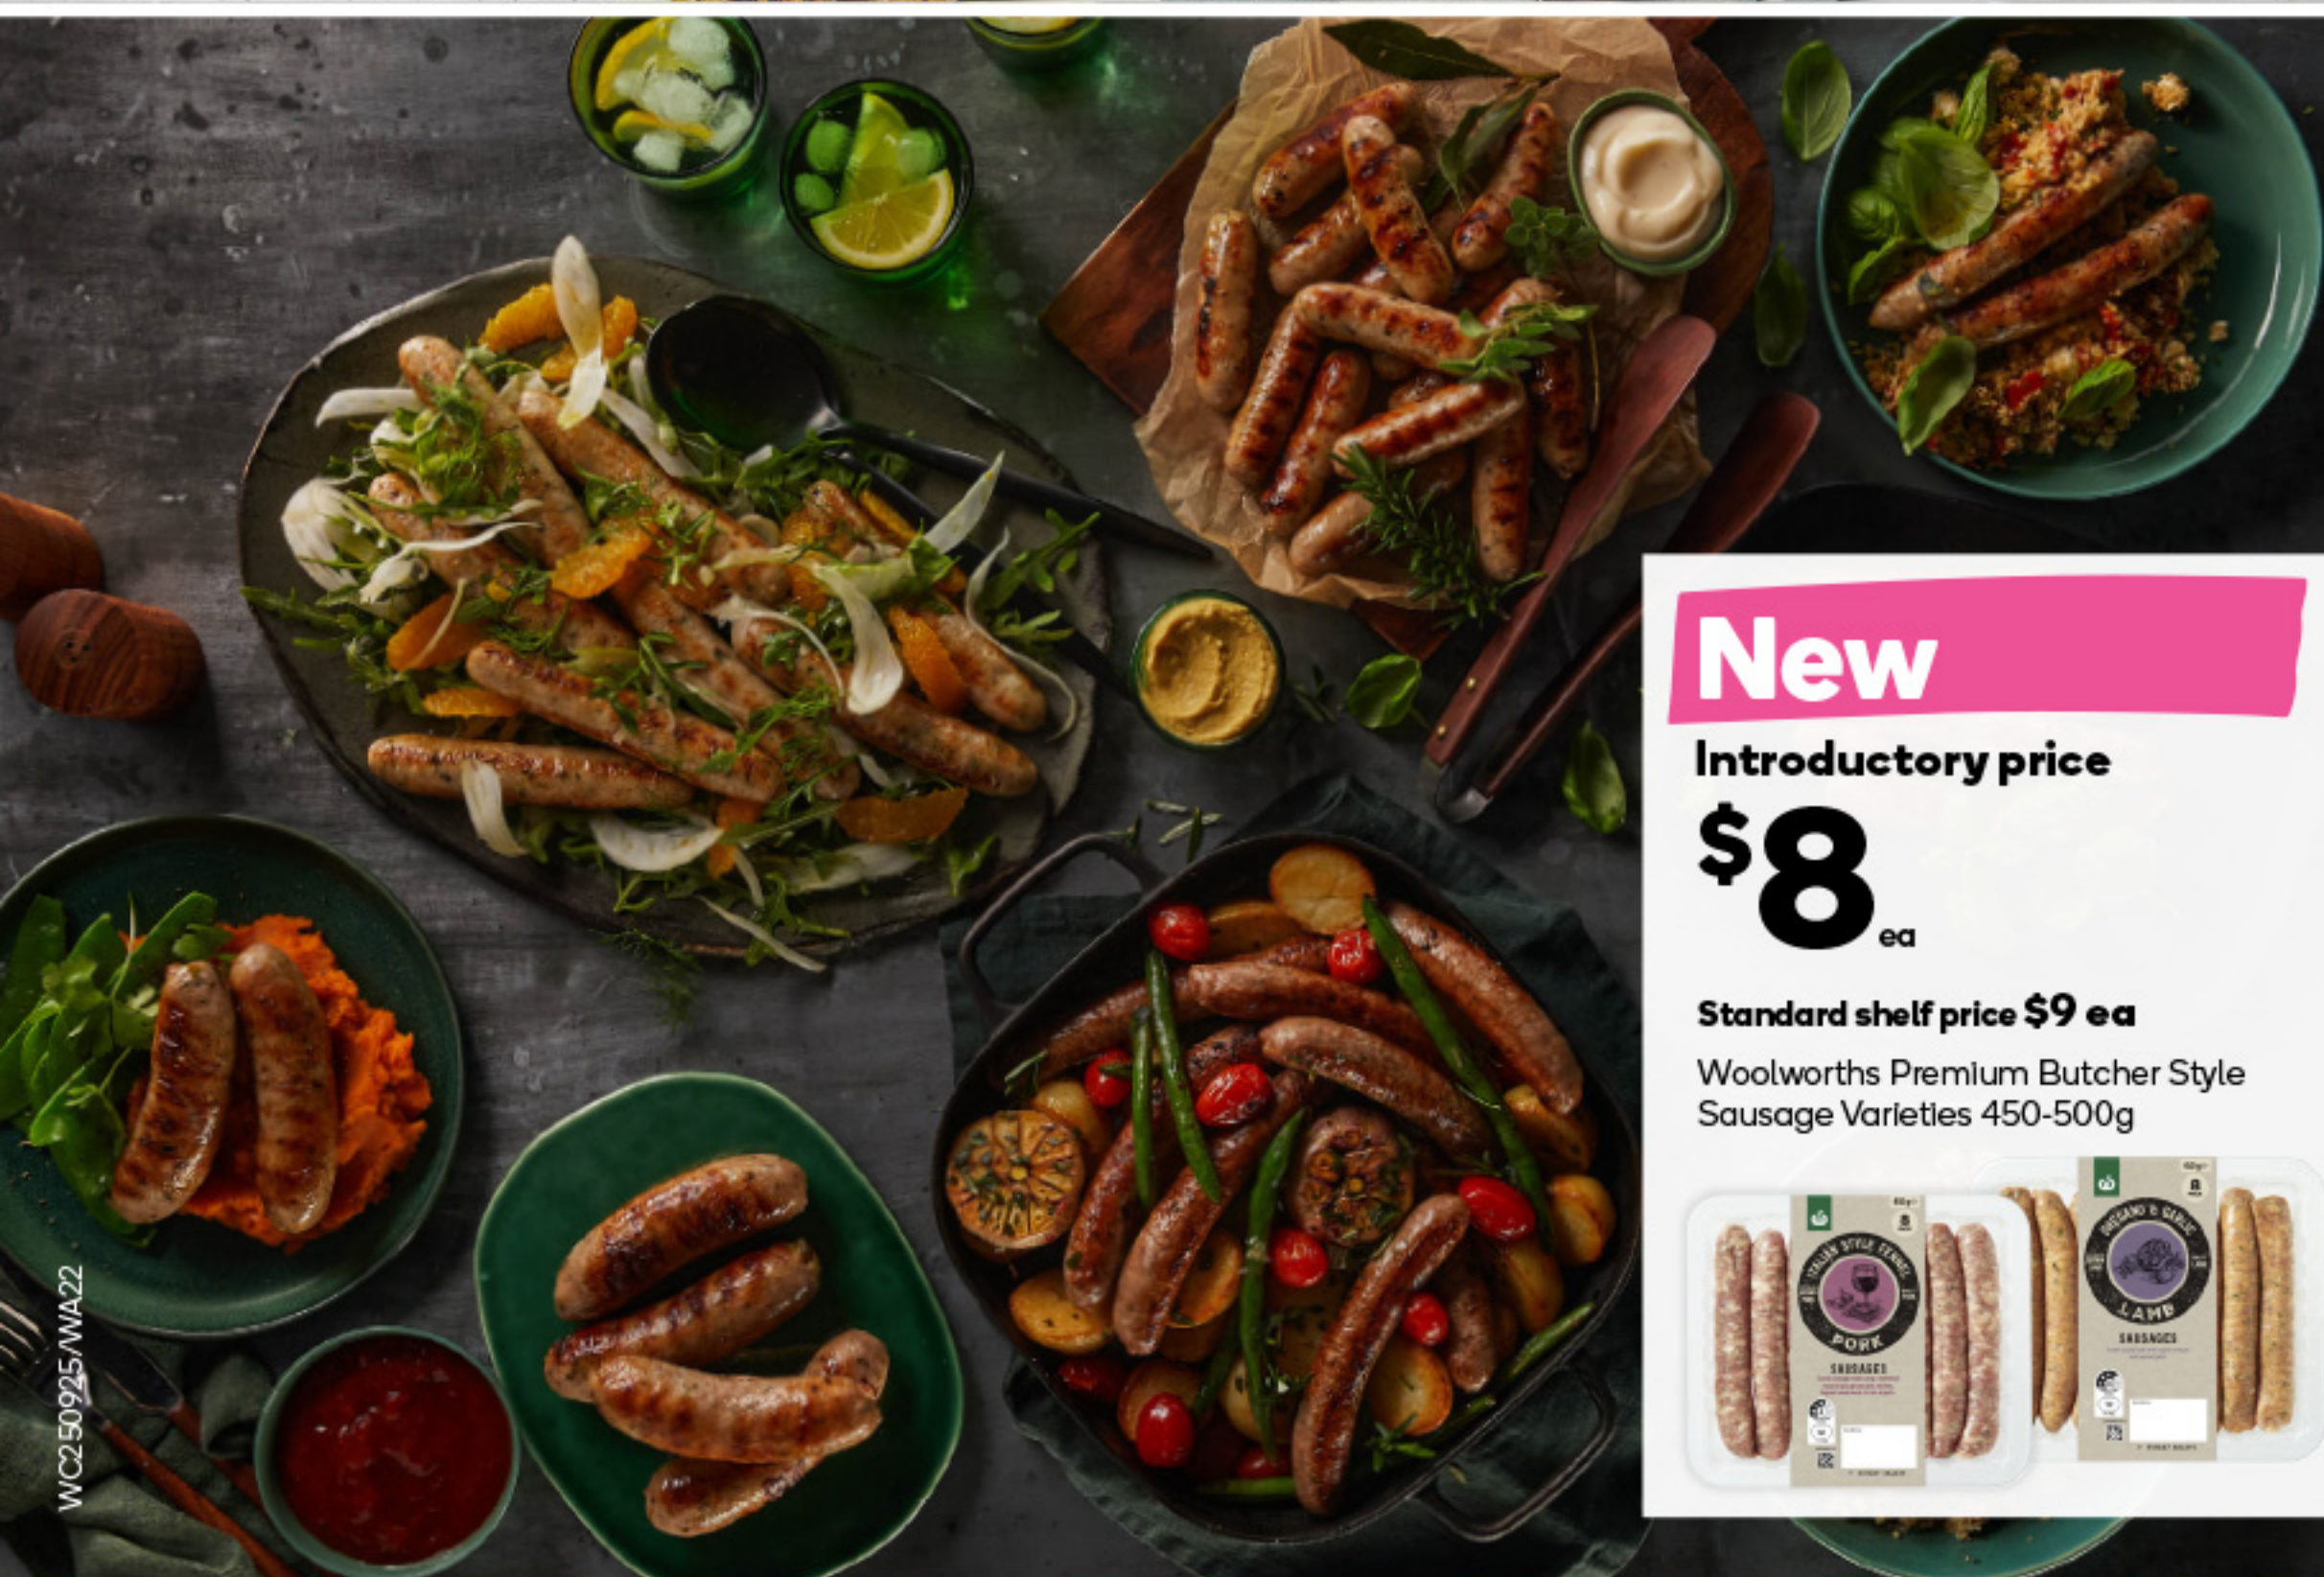

New

Introductory price

$8 ea

Standard shelf price $9 ea

Woolworths Premium Butcher Style Sausage Varieties 450-500g