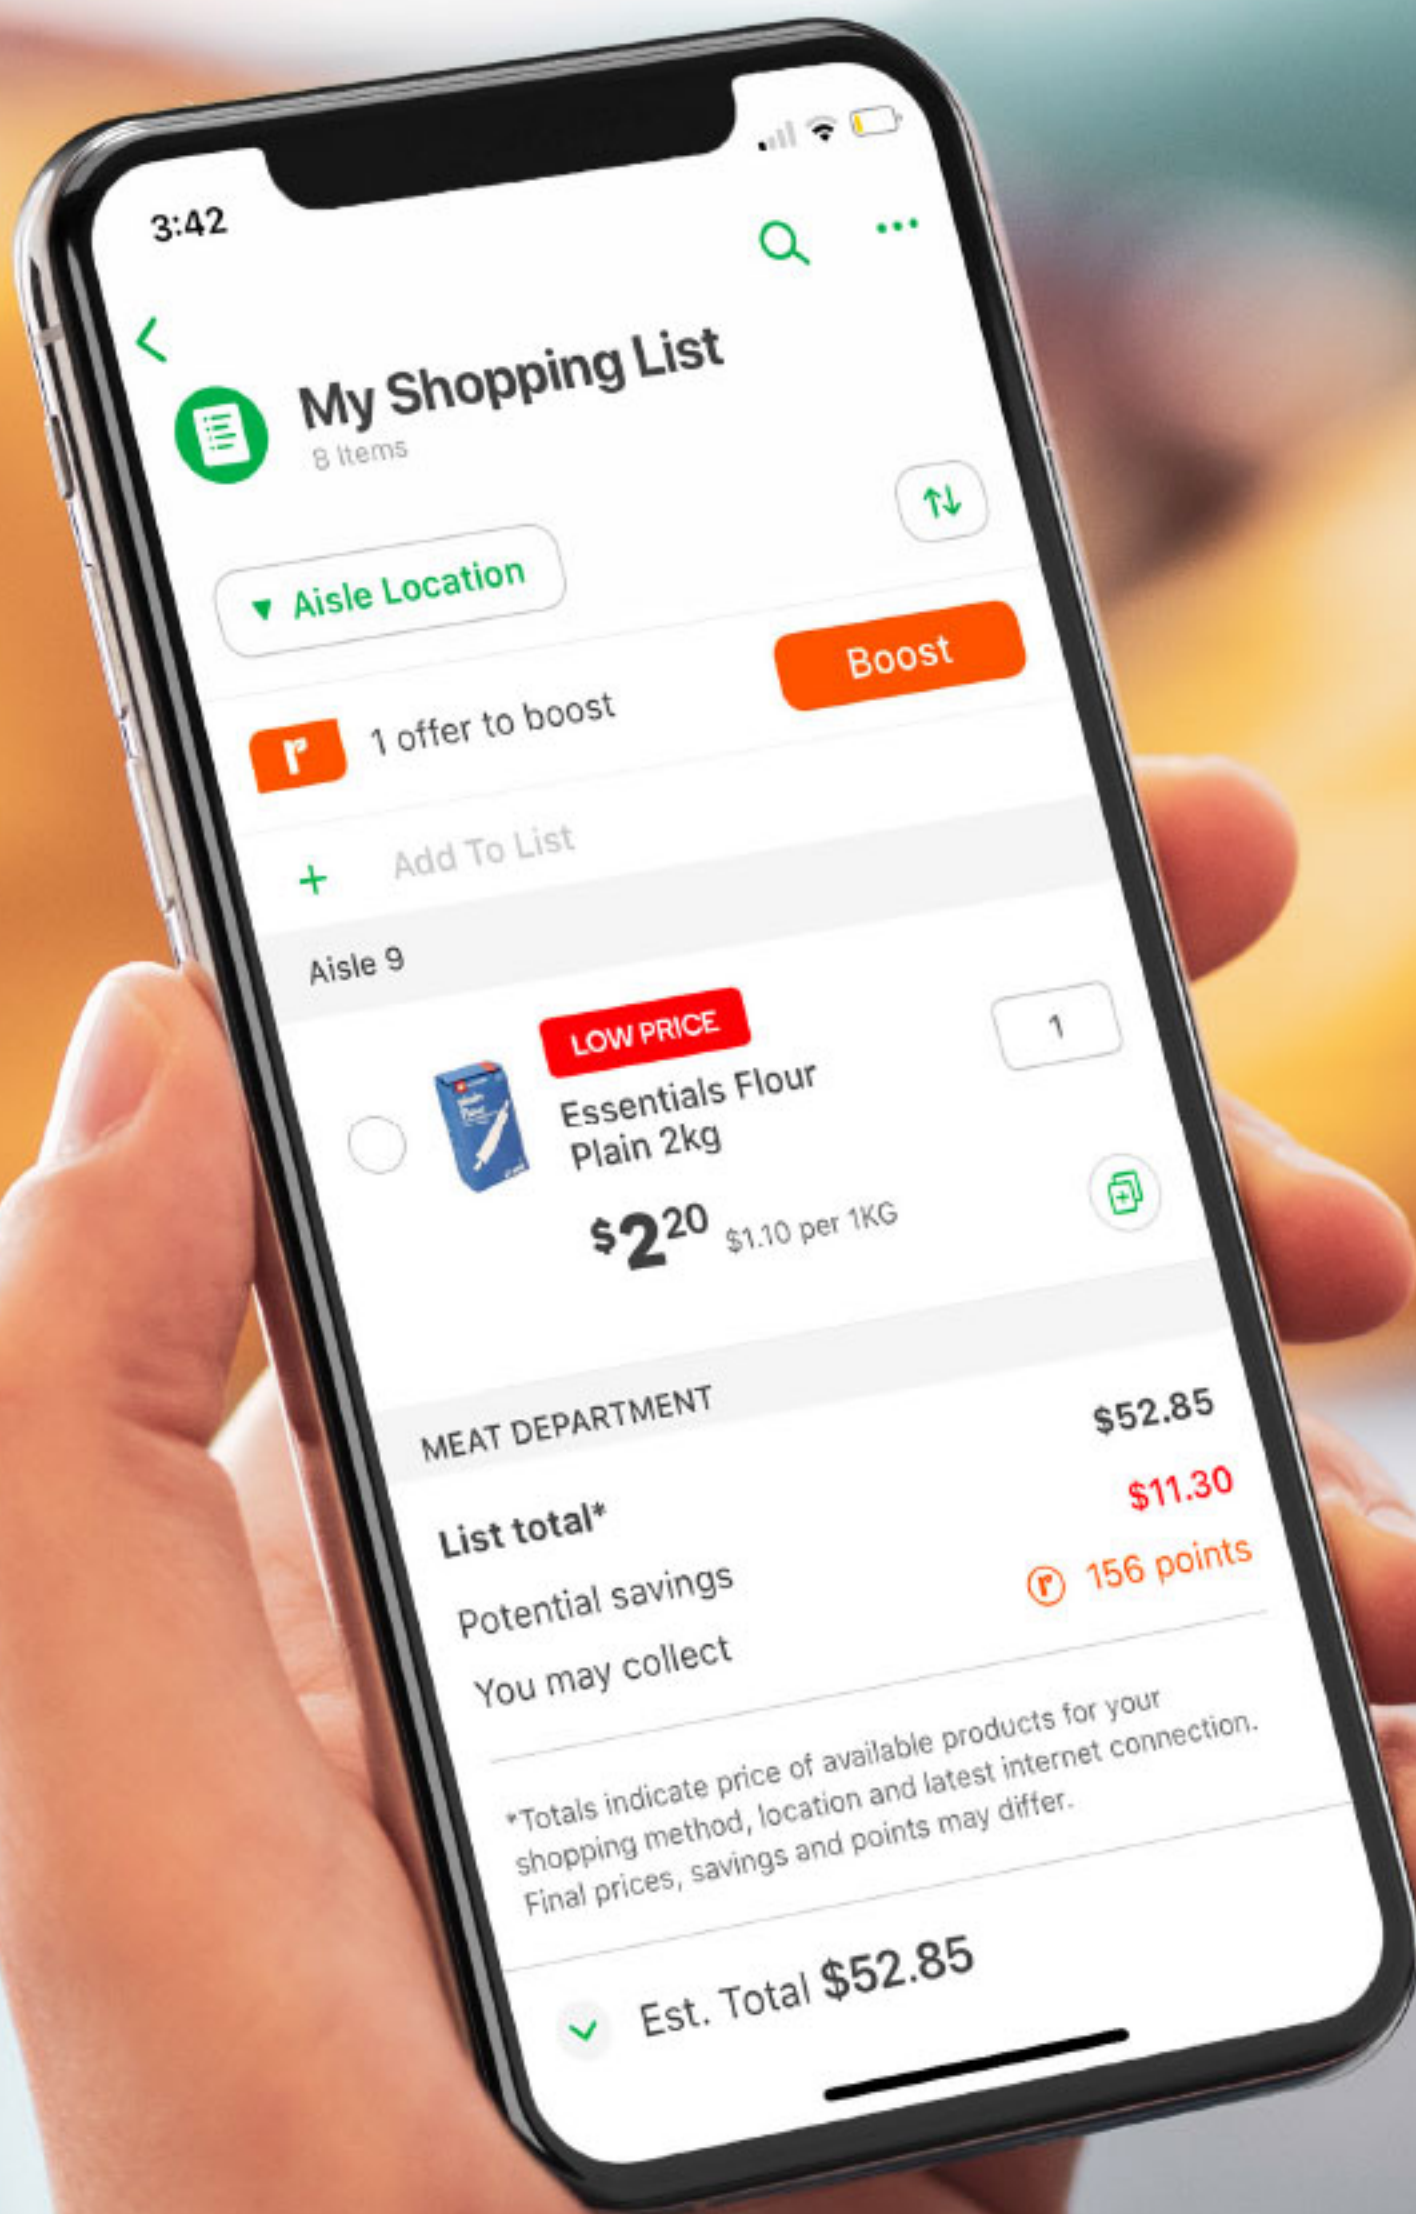

Budget better with Lists

Check your estimated total by creating a List online or in the app. It's easy to stick to a budget.

[Create a List >](#)

Pricing and products shown are for illustrative purposes only.