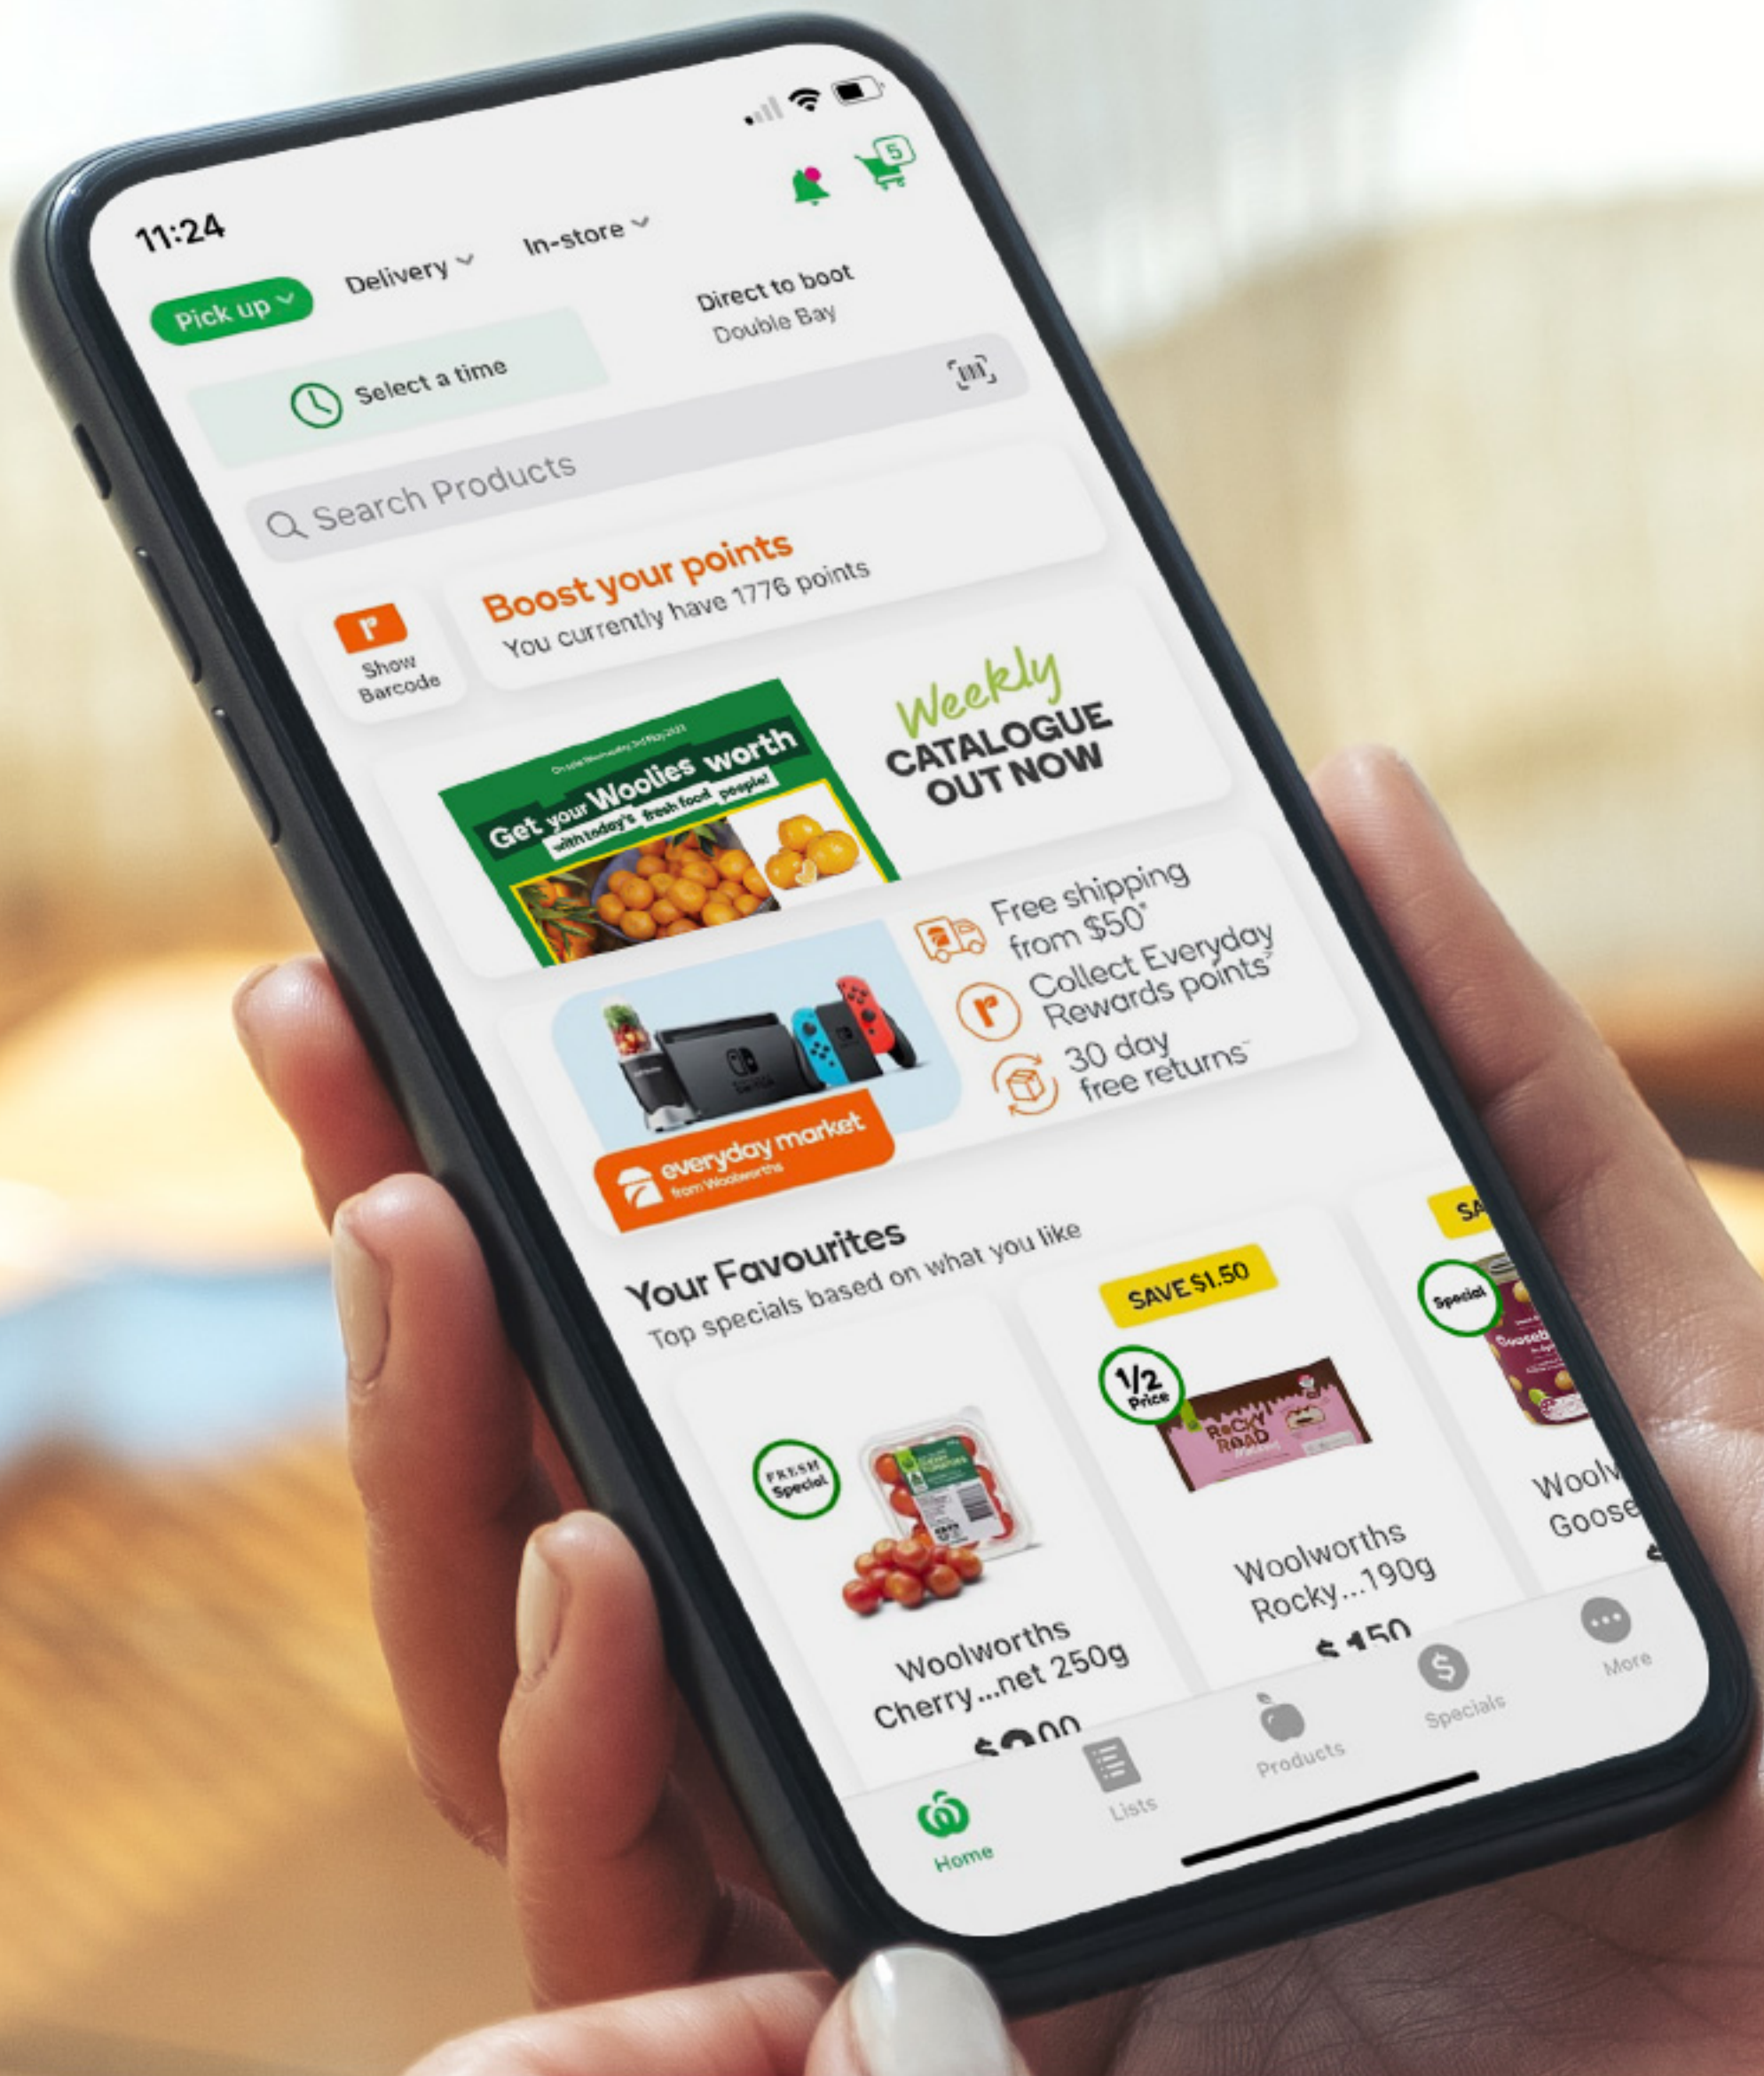

Top 5 ways to save with the app

1. Shop weekly specials just for you

2. Check your estimated total with Lists

3. Get inspired with budget-friendly recipes

4. Boost, shop & get rewarded

5. Select Direct to boot service, it's easy and free!*

[Discover more >](#)

App : Online : In store

*Min. spend $50 excludes bag fees. T&Cs apply. Pricing and products shown are for illustrative purposes only.