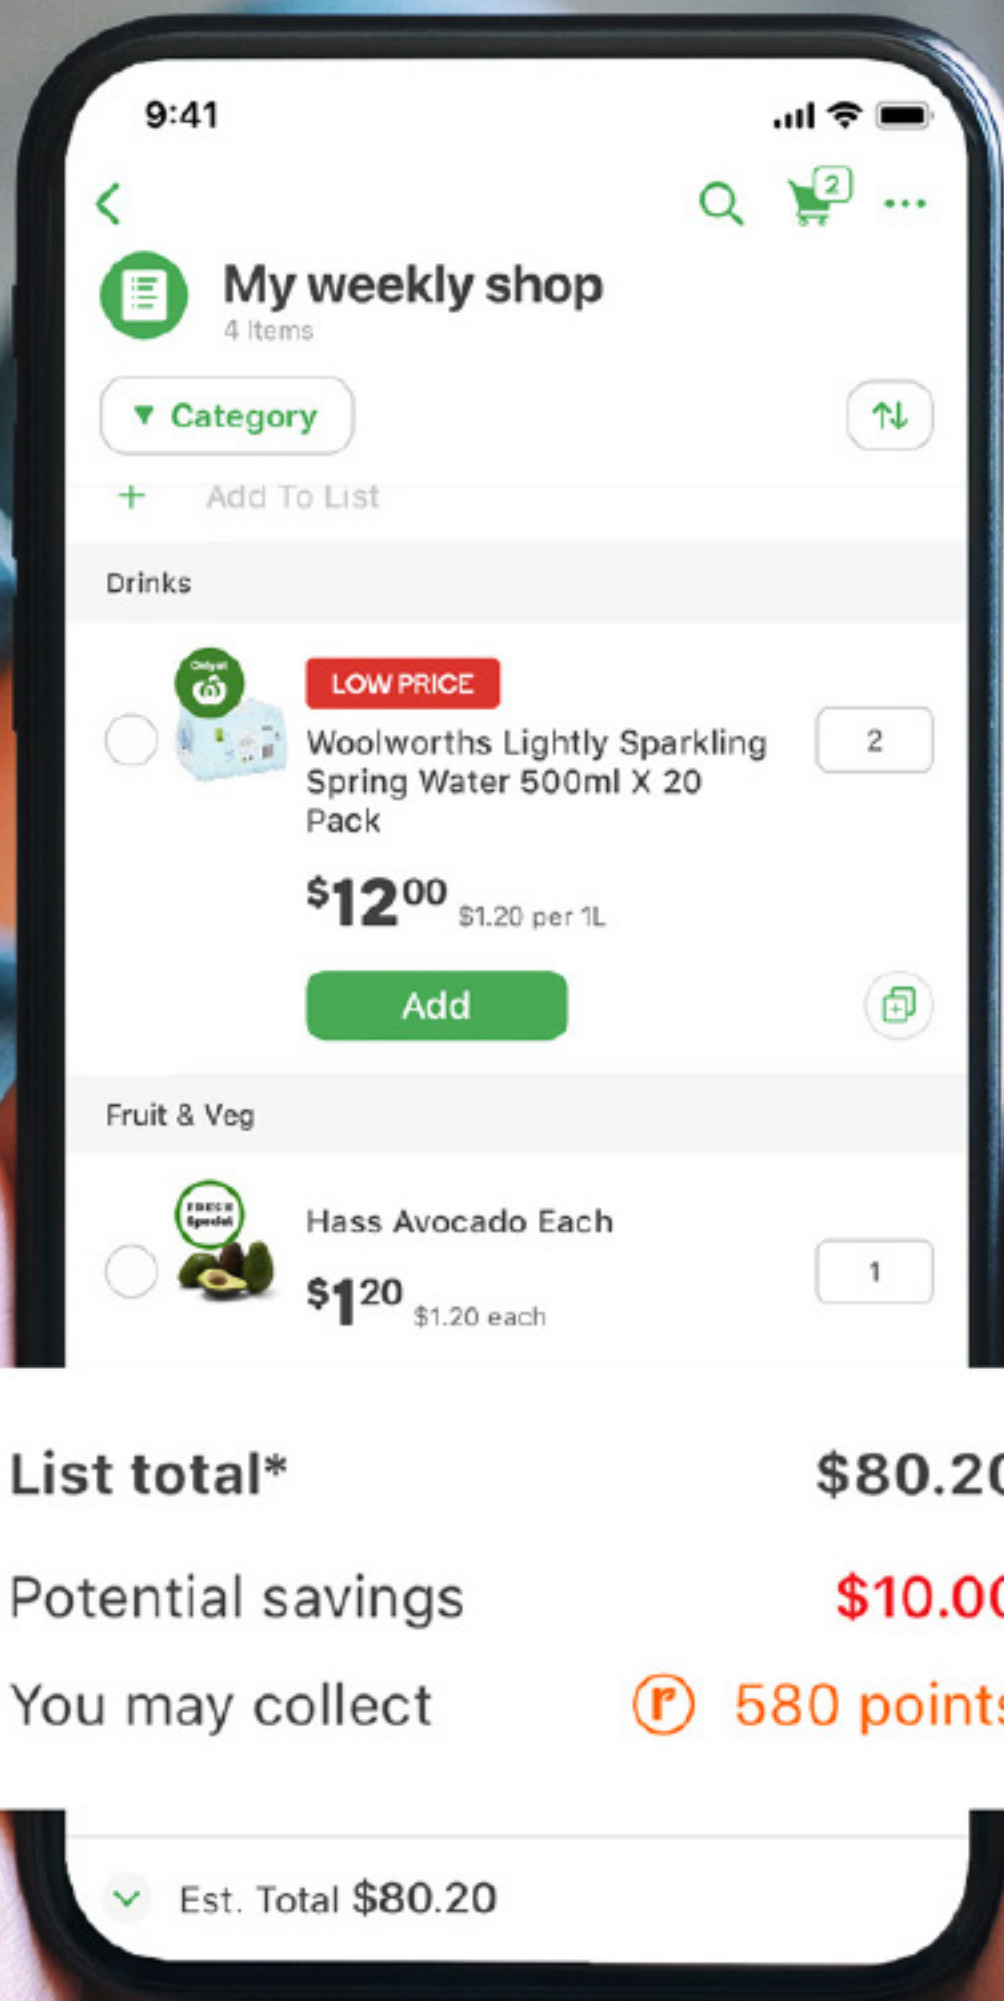

Check your total spend before you shop with Lists

Pre-plan by checking your total spend, savings and Everyday Rewards points before you shop with Lists in-app so you can stay on top of your budget.

Try Lists >

*Pricing and products shown are for illustrative purposes only.

App : Online : In store