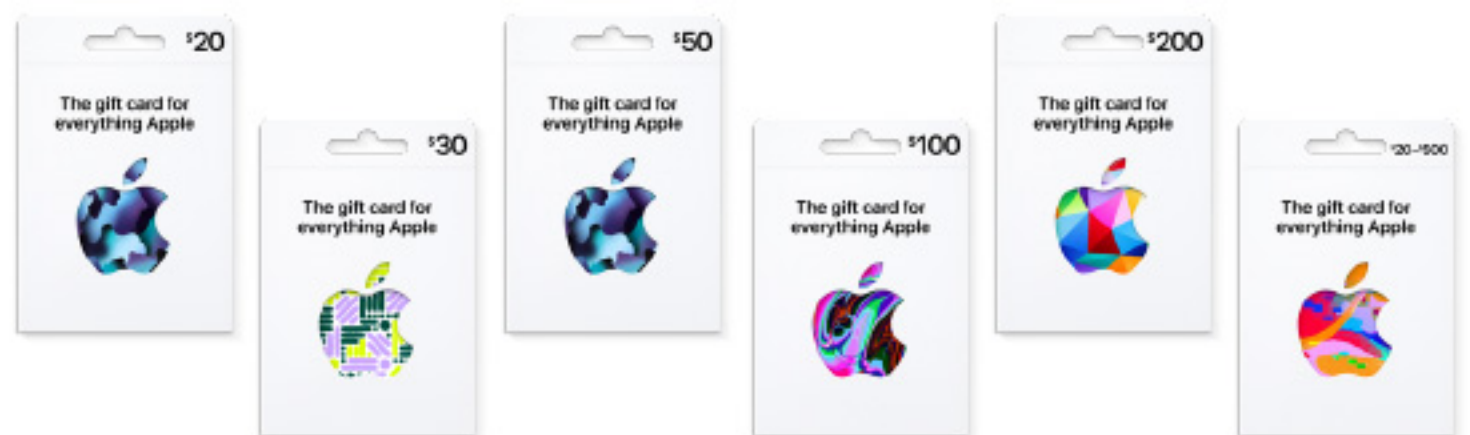

**\$6<sup>20</sup>**  
ea

**SAVE \$2.70**

Noshu Low Carb Indulgence Bars 150-160g Pk 5

**\$18<sup>90</sup>**  
ea

**SAVE \$8.10**

\$1.89 per 100ml  
Moro Extra Virgin Olive Oil 1 Litre

**Collect 20x points<sup>^</sup>**

Earn 20x Everyday Rewards Points on Apple Gift Cards \$20, \$30, \$50, \$100, \$200 & Variable Gift Cards. Refer to T&Cs<sup>^</sup>

<sup>^</sup>Offer available from 17/7/24 to 23/7/24 on all denominations of gift cards listed. Available in-store only at Woolworths Supermarkets and Woolworths Metro, scan your Everyday Rewards Card to collect 20x points. Excludes Woolworths Online and MILKRUN. Standard points will not be earned on amount spent on gift cards, but the relevant number of bonus points which you qualify for under this offer. Bonus points can take up to 14 business days to be loaded onto your Everyday Rewards Card from date of purchase. Refer to individual cards for their terms and conditions. For cards with a fixed value, limit of 10 cards per day