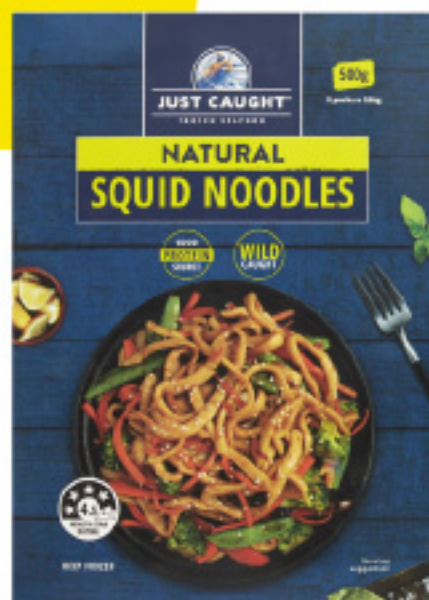

MEAT & SEAFOOD

10% Off
all Woolworths
Australian
Beef Mince

$5⁷⁵
ea

$11.50 per kg
Australian Beef
Mince 500g

**SAVE
75¢**

$9
ea

$18 per kg
Australian Extra Lean
Beef Mince 500g

**SAVE
$1**

$9⁷⁵
ea

$9.75 per kg
Australian Beef
Mince 1 kg

**SAVE
$1.25**

$13⁷⁵
ea

$13.75 per kg
Australian Lean
Beef Mince 1 kg

**SAVE
$1.75**

$9
ea

Peppercorn Extra Lean
Beef Burgers, Sausages
or Chipolatas 450g-500g

**SAVE
$1**

$10
ea

$12.50 per kg
Woolworths COOK
Slow Cooked
Meatballs
in Rich Tomato
Sauce 800g

**SAVE
$3**

$10
kg

Australian Fresh RSPCA
Approved Chicken
Breast Fillets Bulk Tray

**SAVE
$1** kg

$5⁵⁰
kg

Macro Free Range
Australian Fresh
Whole Plain RSPCA
Approved Chicken

**SAVE
$1** kg

$8
ea

**SAVE
$2**

$16 per kg
Just Caught
Squid Noodles
2 x 250g
- From the
Seafood Freezer

$36
kg

Fresh Tasmanian
Atlantic Salmon
Fillets Skin On

**SAVE
$6** kg

Seafood may not be available in all stores.

WC70725/SA21