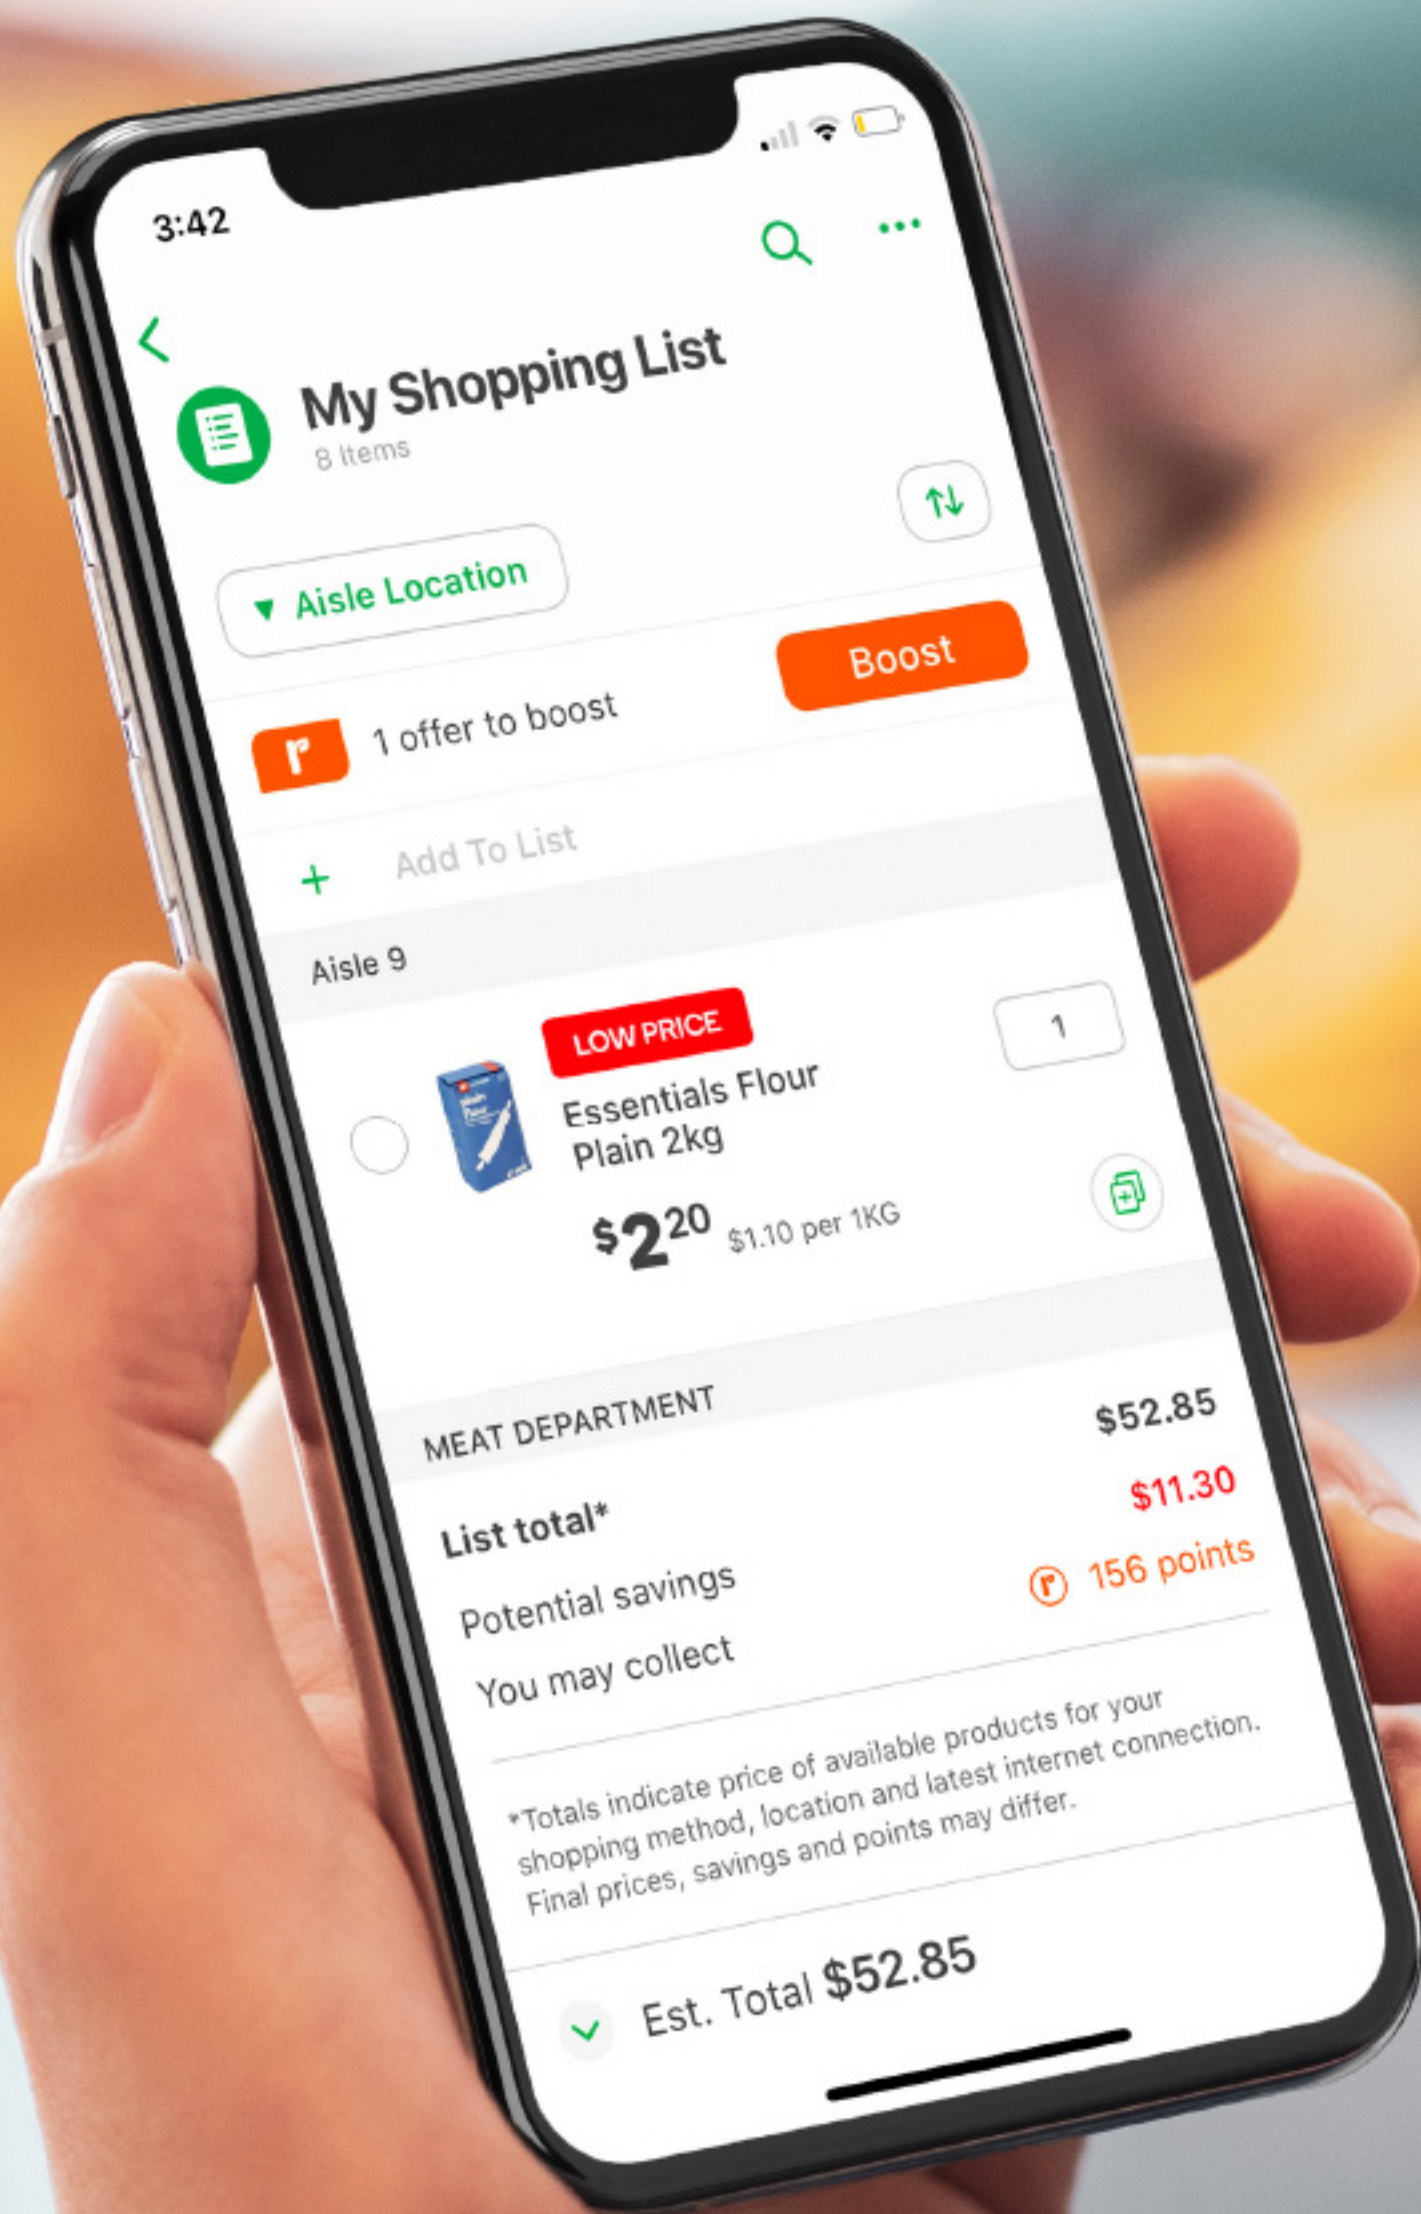

**PRICES  
DROPPED  
for Autumn**

**SAVE \$9.50**

**1/2  
Price**

**New  
flavour**

WC150524/QLD25

# Budget better with Lists

Check your estimated total by creating a List online or in the app. It's easy to stick to a budget.

[Create a List >](#)

Pricing and products shown are for illustrative purposes only.