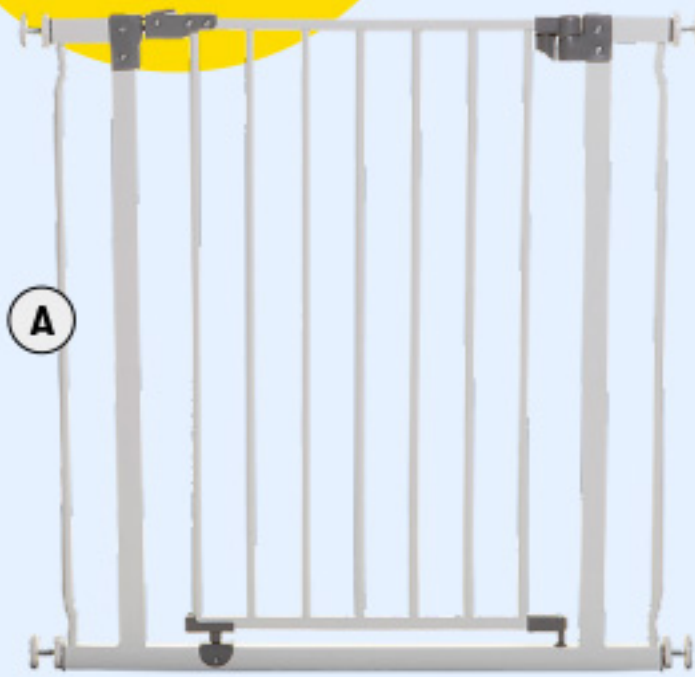

**\$239**  
SAVE \$40

**25% OFF**

Selected Dreambaby,  
Playgro and  
Baby Einstein

dreambaby

playgro

baby  
einstein

A. Dreambaby Security Gate with Smart Stay-Open **\$36.75** SAVE \$12.25 821418

B. Playgro Bend And Twist Teething Rattle **\$7.50** SAVE \$2.50 34040