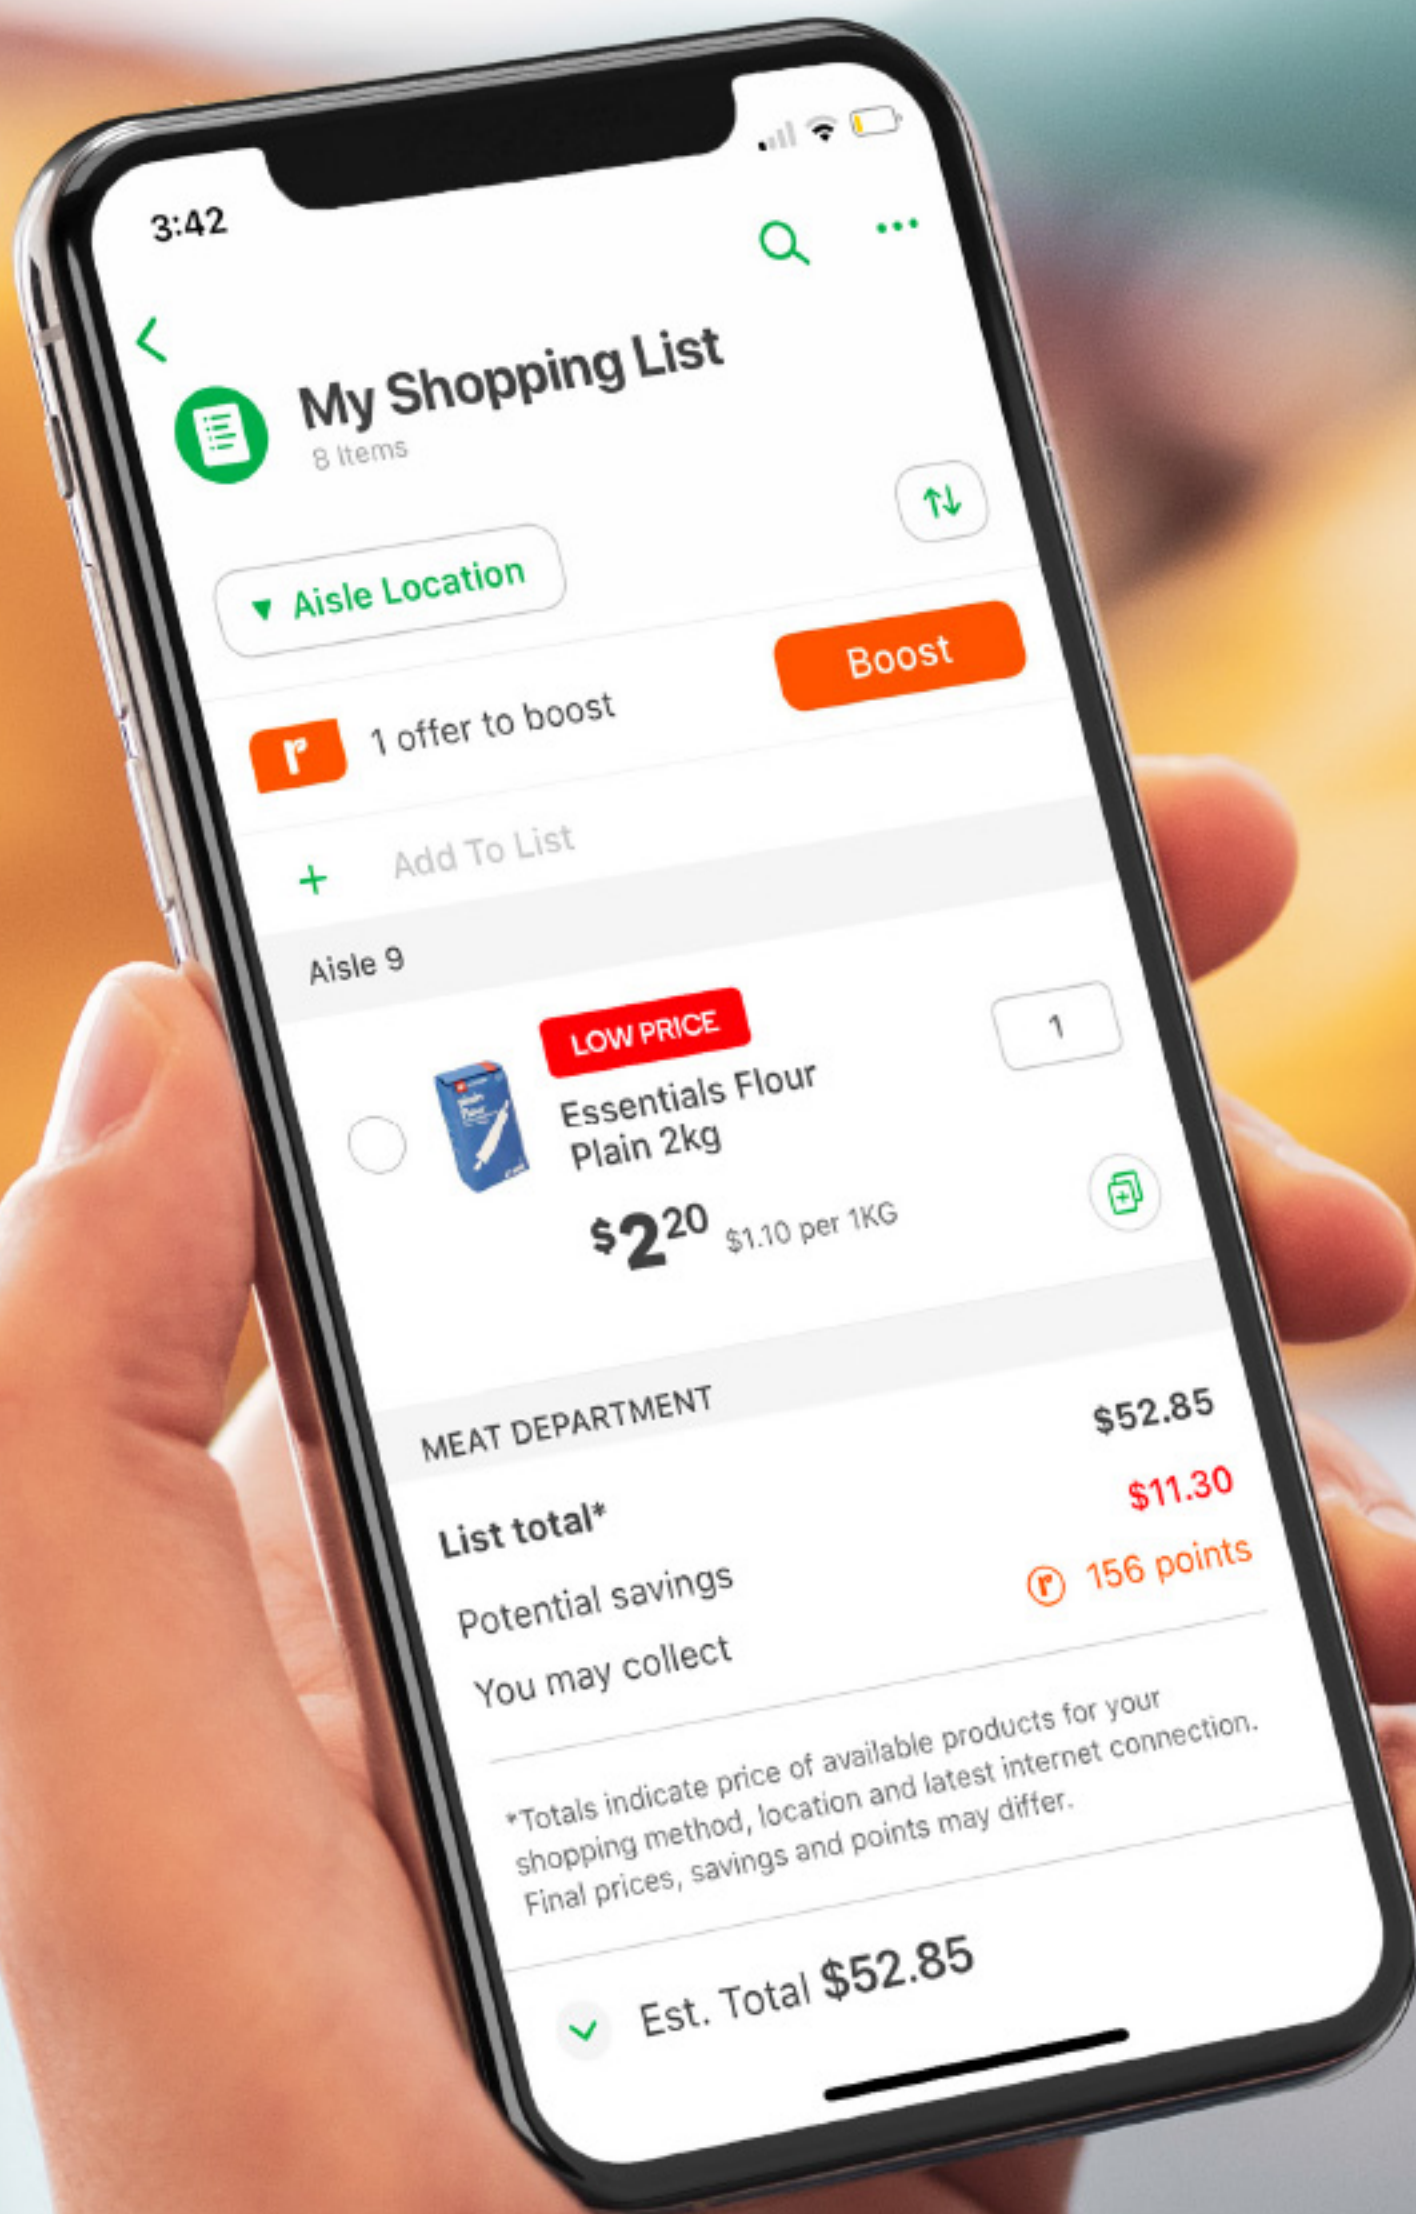

Budget better with Lists

Check your estimated total by creating a List online or in the app. It's easy to stick to a budget.

[Create a List >](#)

Pricing and products shown are for illustrative purposes only.