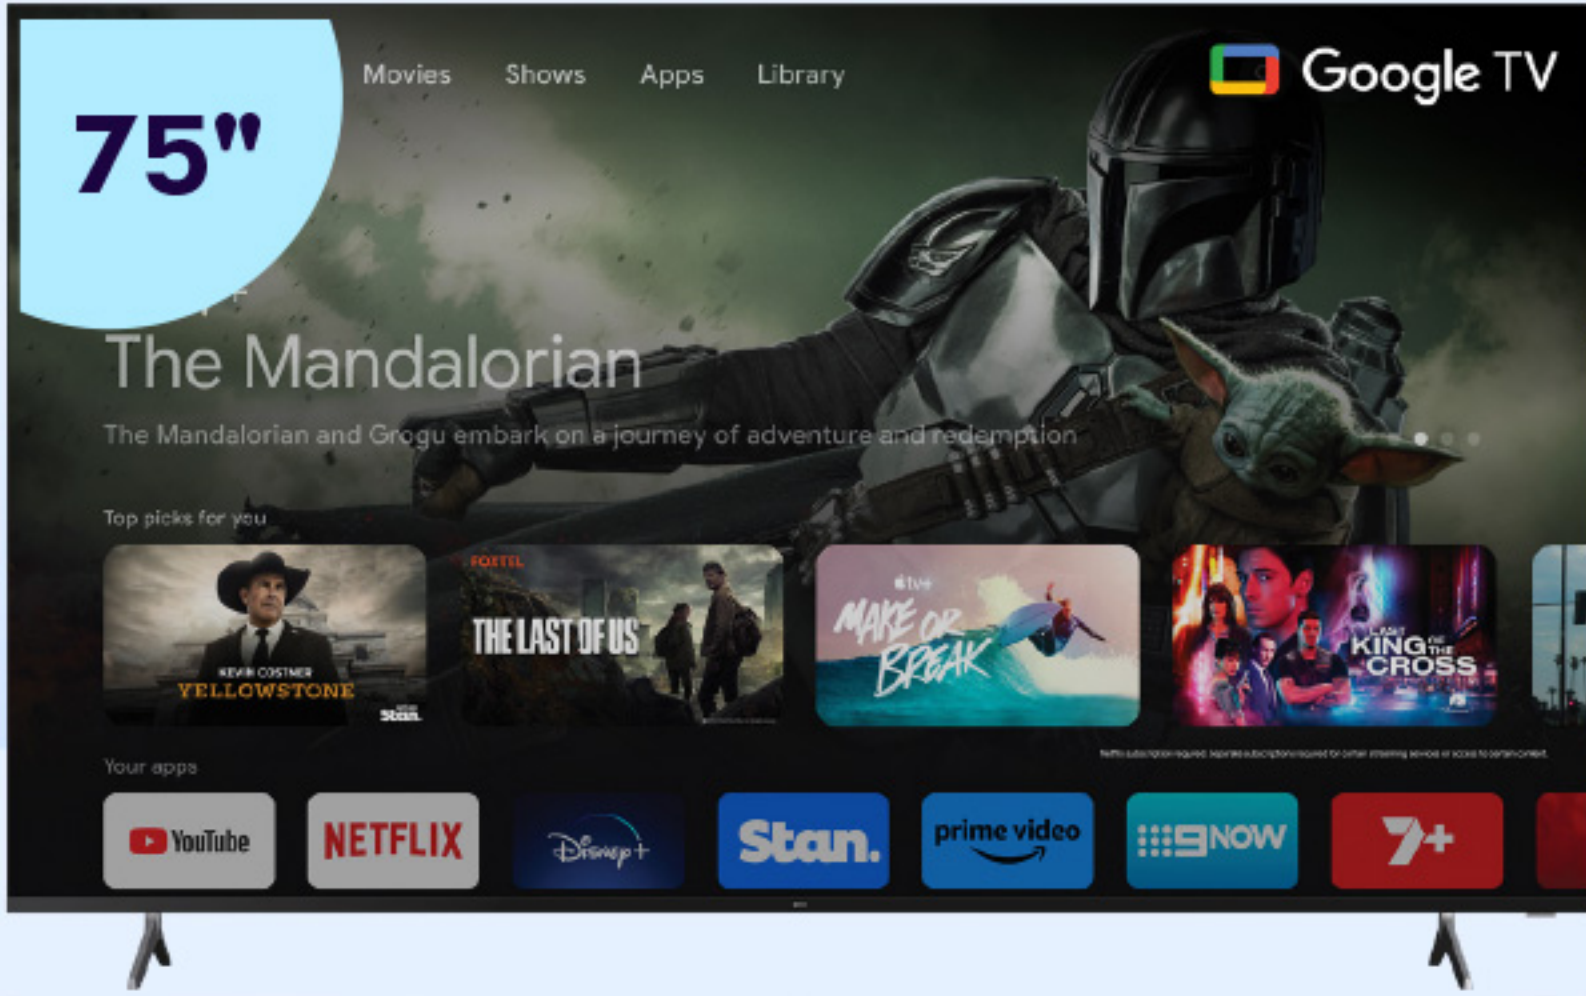

HOT BUY

EKO

Speak to Google Assistant

$799

EKO
75" 4K Ultra HD
Google TV with Built-in Chromecast
399741

AUDIO VISUAL: Due to the size of some items in our Audio Visual range, and the restricted space in some of our small regional and CBD stores, not every BIG W carries the full range. Please contact your local store should you require confirmation. NETFLIX REQUIREMENTS: Streaming membership required. 4K Ultra. AMAZON: Amazon, Prime Video, and all related logos are trademarks of Amazon.com, Inc. or its affiliates. Amazon Prime membership and/or Prime Video fees apply. See www.primevideo.com/terms for details.

HOT BUY

EKO