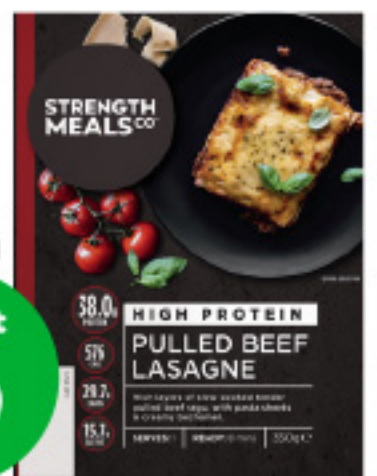

Range was ~~\$7.60~~ 27/8/24

\$6
ea

\$1.71 per 100g
Ruffie Bowl Meals 350g

Range was ~~\$9.50~~ 27/8/24

\$8.50
ea

\$2.43 per 100g
Strength Meals Co Frozen Meals 350g

WC040925/SA26

^See page 10 for details.