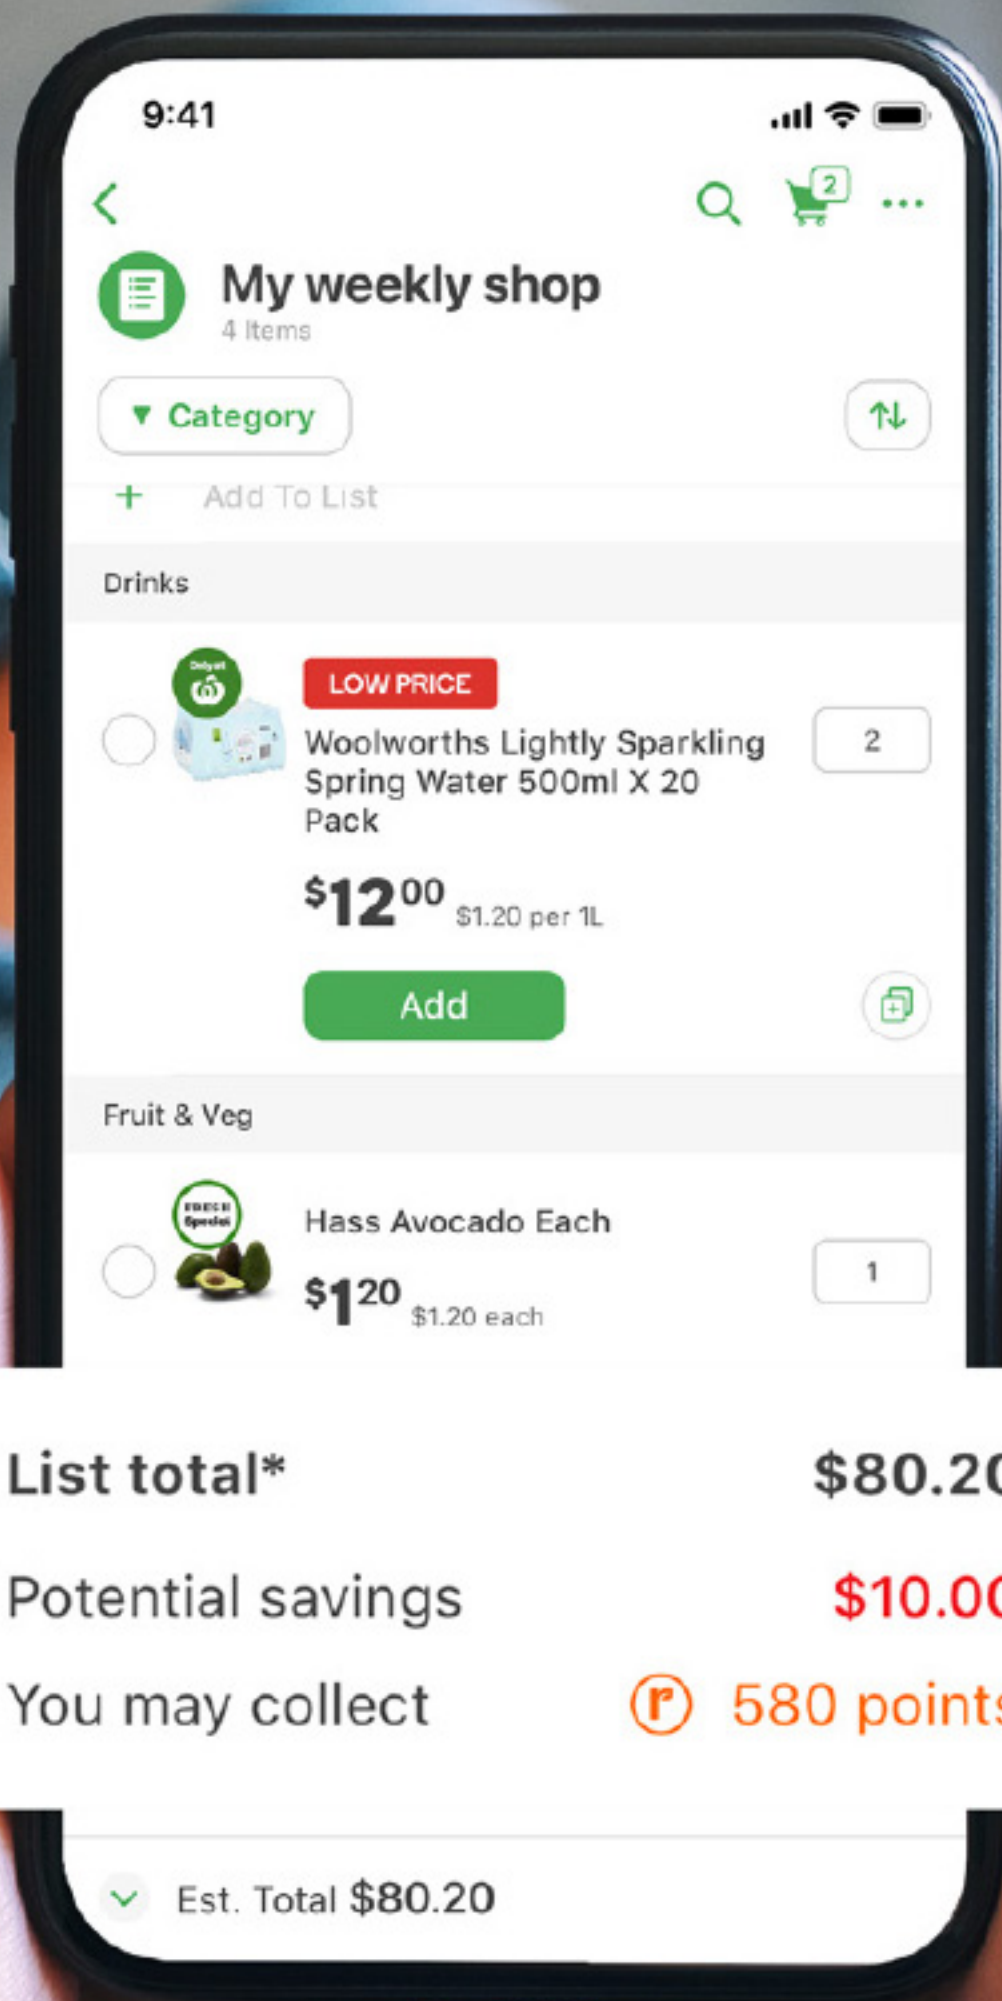

Check your total spend before you shop with Lists

Pre-plan by checking your total spend, savings and Everyday Rewards points before you shop with Lists in-app so you can stay on top of your budget.

Try Lists >

*Pricing and products shown are for illustrative purposes only.

App : Online : In store