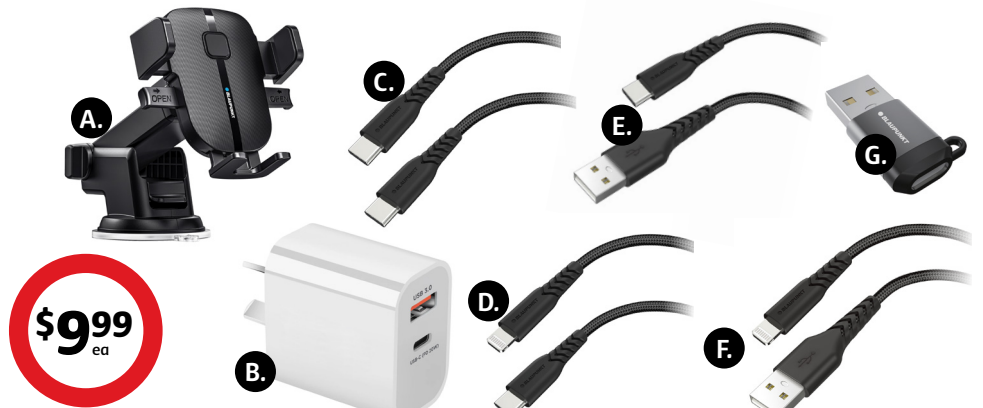

Total Tech

Charges up to 4x devices at once

\$49.99 ea

Blaupunkt 4-in-1 Wireless Charging Dock

- Qi wireless charging
- 15W wireless charge output

\$59.99 pk

Verve Office Essentials 5 Pieces

Connect wireless keyboard and mouse with 2.4GHz USB dongle. Anti-slip base mouse pad, adjustable headset and plug and play. 1080 full HD webcam.

\$29.99 pk

Urbanworx Wireless Keyboard and Mouse Combo

2.4GHz dongle, ergonomic design. Compatible with any bluetooth device.

\$39.99 ea

Blaupunkt Powerboard with Charging Ports

6x power outlets, 1x USB-C, 4x USB-A. Overload and surge protection, anti-slip pads underneath.

\$9.99 ea

Blaupunkt Phone Accessories

- A. Smartphone car holder for 4.7" to 6.5" phones.
- B. Dual wall adaptor 1x USB-A and 1x USB-C.
- C. 1.8m USB-C to USB-C cable.
- D. 1.8m USB-C to lightning cable.
- E. 1.8m USB-A to USB-C cable.
- F. 1.8m USB-A to lightning cable.
- G. USB-A 2.0 to USB-C Adaptor.

All Work & Play!

2 adjustable work platforms for left & right hand use

\$39⁹⁹
ea

Verve Mobile Laptop Stand

- Height adjustable
- Fits laptop up to 17"
- Includes edge-stopper to avoid items slipping
- 55mm casters with brake