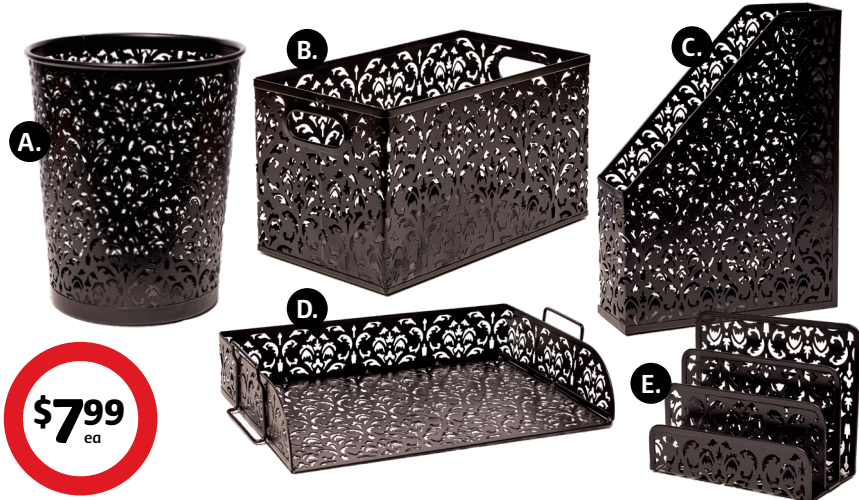

\$27⁹⁹
ea

Urbanworx A3 Laminator

Laminates A5 to A3 sizes. 3mm to 5mm pouch thickness. Fast warm up, manual jam release button.

\$9⁹⁹
pk

Urbanworx A4 Laminator Pouch 25 Pack

Suitable for A3 and A4 laminator.

\$7⁹⁹
ea

Urbanworx Desk Storage Accessories

- A. Bin** H28 x D23.5cm
- B. Storage Box** W14.5 x H15 x L27cm
- C. Magazine Organiser** W7.3 x H31.2 x L25cm
- D. File Tray** W24.3 x H7.3 x L37.5cm
- E. Letter Sorter** W8 x H13.5 x L17cm