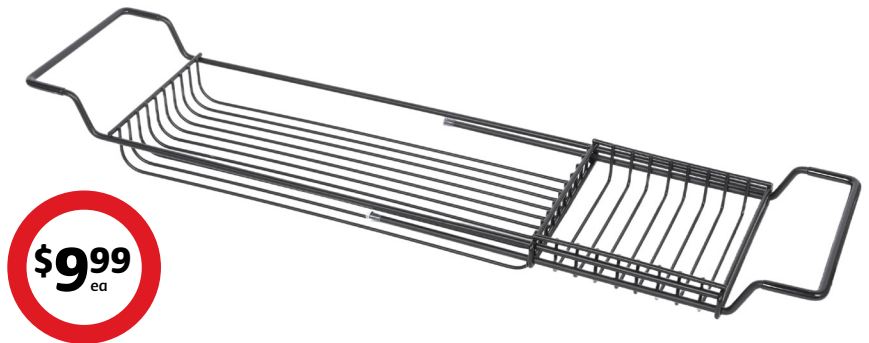

$9.99
ea

Nestwell Metal Bath Caddy

Iron powder coated finish. Extends up to 80cm to sit over most baths.