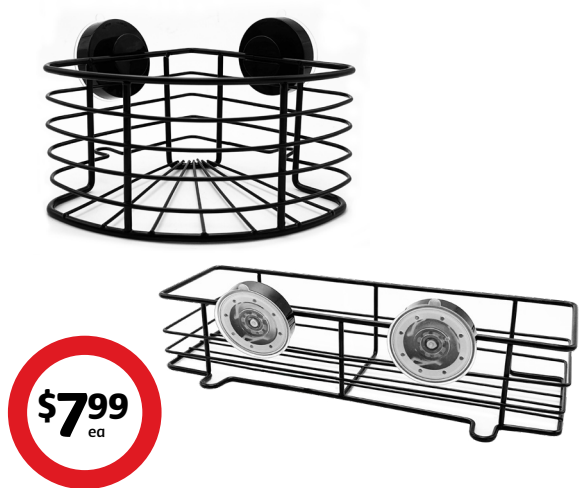

## Casa Blanc Bathroom Accessories

- Ribbed polyresin
- Available in black or beige
- A. Casa Blanc Soap Dispenser** 330ml.
- B. Casa Blanc Tumbler** Perfect for toothbrushes or knick-knacks. D8cm.
- C. Casa Blanc Tray** Perfect accessory or soap holder. W13.2 x L25cm.

**Casa Blanc Soap Dish**  
Ribbed polyresin. Available in black or beige.  
W9.5 x L12.7cm.

**\$7<sup>99</sup>**  
ea

**Nestwell Bathroom Accessories**  
Iron powder coated design with suction cups. Available in corner or rectangular caddy.