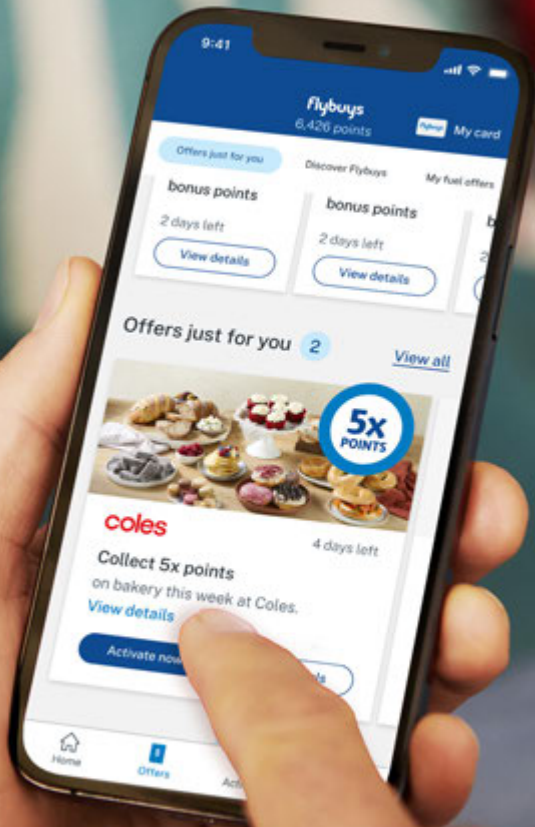

Great value. Hands down.

with Flybuys

Want \$10 off your in-store Coles shop faster?

Members who activate Coles offers in the Flybuys or Coles app weekly, collect points 4x faster than members who don't.**