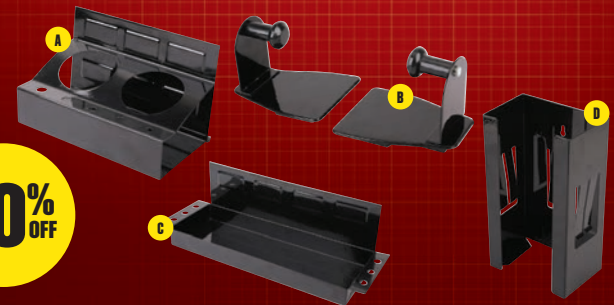

MAGNETIC TOOL CABINET ACCESSORIES