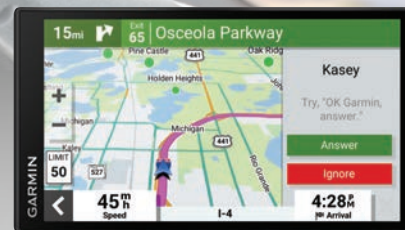

GARMIN NAVIGATION

afterpay ZIP

DriveSmart 66 MT-S

The bright high-resolution 5" glass capacitive touchscreen display lets you easily view your route. 689006

SELECTED STORES & ONLINE ONLY
$399 EACH
SAVE $30