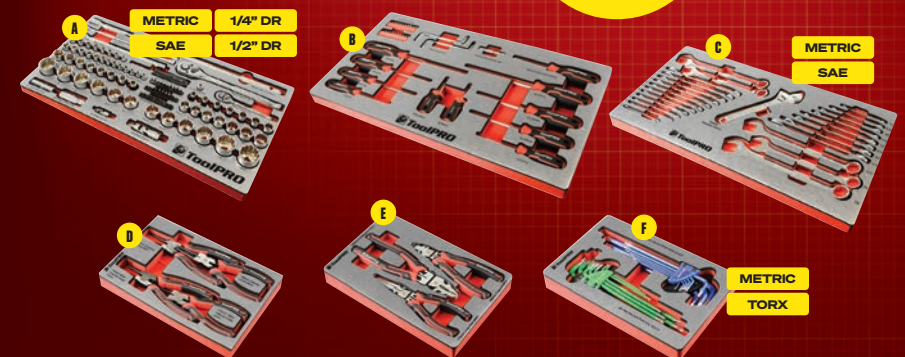

SELECTED EVA TOOL SETS

LIFETIME WARRANTY

Upgrade your tools & keep them organized with this selection of EVA tool sets. Dimensions of the EVA trays can be viewed on our website.

- A. 99 Pce Socket Set (597158) $89.99 Save $63
- B. 34 Pce Screwdriver Set (597159) $38.99 Save $26
- C. 25 Pce Combination Spanner Set (597160) $59.99 Save $43
- D. 4 Pce Circlip Plier Set (597341) $33.99 Save $25
- E. 3 Pce Plier Set (597342) $33.99 Save $24
- F. 18 Pce Hex Key Set (597343) $33.99 Save $24

40% OFF