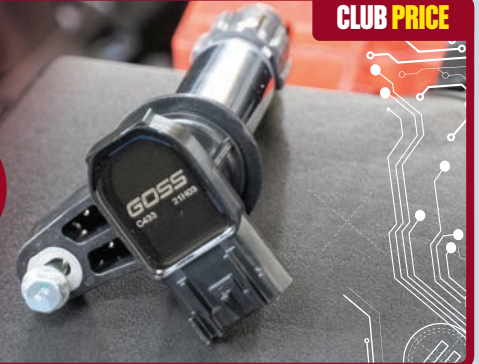

An integral part of your ignition system designed to transform low tension voltage into high tension voltage giving your spark plug the power needed to produce a quality spark.

CLUB PRICE

20% OFF

Reg Retail Price