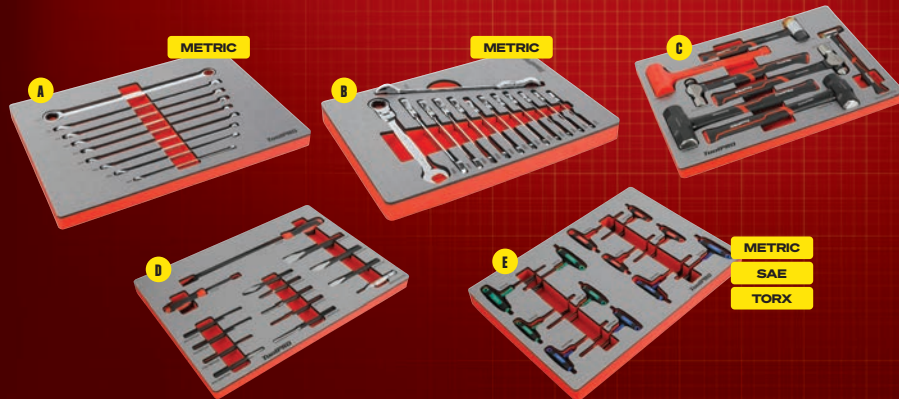

MAGNETIC TOOL CABINET ACCESSORIES

- A. Can Holder (617108)
- B. Roll Holder (617109)
- C. Tool Tray (617110)
- D. Glove Box Holder (617111)

\$9.99 EACH

20% OFF

SAVE \$3

NEW EVA TOOL SETS

LIFETIME WARRANTY

NEW

Expand your EVA tool set collection with these new sets! Dimensions of the EVA trays can be viewed on our website.

- A. 9 Pce Long & Straight Ratchet & Ring Spanner Set (680354) \$89.99 Price after promo \$149.99
- B. 13 Pce Flex Head Ratchet Spanner Set (680358) \$89.99 Price after promo \$149.99
- C. 7 Pce Hammer Set (680355) \$89.99 Price after promo \$149.99
- D. 15 Pce Striking & Prying Set (680356) \$83.99 Price after promo \$139.99
- E. 24 Pce T-Handle Hex Key Set (680357) \$71.99 Price after promo \$119.99